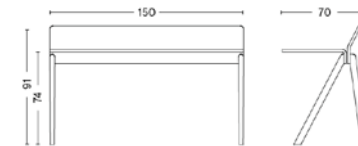

Tabletop 24 mm plywood with bevelled edge
Frame slanted solid wood legs
Dimensions L300 x W90 x H74 cm
Requires assembly

Tabletop 24 mm plywood with bevelled edge
Frame slanted solid wood legs
Dimensions L300 x W120 x H74 cm
Requires assembly

CPH20

Tabletop 18 mm plywood with bevelled edge
Frame 3 solid wood legs
Dimensions Ø90 x H74 cm
Requires assembly

CPH20

Tabletop 18 mm plywood with bevelled edge
Frame 3 solid wood legs
Dimensions Ø120 x H74 cm
Requires assembly

CPH25

Tabletop 24 mm plywood with bevelled edge
Frame 4 solid wood legs
Dimensions L140 x H74 cm
Requires assembly

HAY

COPENHAGUE 10, 90 & 190 DESKS

CPH10 DESK

Tabletop 24 mm plywood with bevelled edge
Frame solid wood legs
Dimensions L160 x W80 x H74 cm
Requires assembly

CPH90 DESK

Tabletop 18 mm plywood with bevelled edge
Frame solid wood legs
Dimensions L130 x W65 x H74 cm
Requires assembly

CPH190 DESK

Tabletop 24 mm moulded plywood
Frame solid wood legs
Dimensions L150 x W70 x H74 cm
Requires assembly