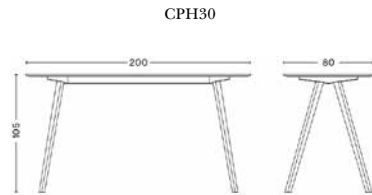

HAY

COPENHAGUE 30 RECTANGULAR TABLES

Tabletop 24 mm plywood with bevelled edge
Frame slanted solid wood legs
Dimensions L200 x W80 x H105 cm
Requires assembly

Tabletop 24 mm plywood with bevelled edge
Frame slanted solid wood legs
Dimensions L250 x W120 x H74 cm
Requires assembly

Tabletop 24 mm plywood with bevelled edge
Frame slanted solid wood legs
Dimensions L250 x W90 x H74 cm
Requires assembly

Tabletop 24 mm plywood with bevelled edge
Frame slanted solid wood legs
Dimensions L200 x W90 x H74 cm
Requires assembly

Tabletop 24 mm plywood with bevelled edge
Frame slanted solid wood legs
Dimensions L300 x W90 x H74 cm
Requires assembly

Tabletop 24 mm plywood with bevelled edge
Frame slanted solid wood legs
Dimensions L300 x W120 x H74 cm
Requires assembly

CPH20

Tabletop 18 mm plywood with bevelled edge
Frame 3 solid wood legs
Dimensions Ø90 x H74 cm
Requires assembly

CPH20

Tabletop 18 mm plywood with bevelled edge
Frame 3 solid wood legs
Dimensions Ø120 x H74 cm
Requires assembly