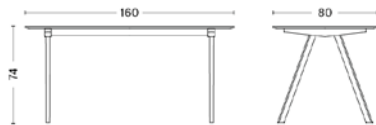

Tabletop 24 mm plywood with bevelled edge
Frame slanted solid wood legs
Dimensions L300 x W90 x H74 cm
Requires assembly

Tabletop 24 mm plywood with bevelled edge
Frame slanted solid wood legs
Dimensions L300 x W120 x H74 cm
Requires assembly

CPH20

Tabletop 18 mm plywood with bevelled edge
Frame 3 solid wood legs
Dimensions Ø90 x H74 cm
Requires assembly

CPH20

Tabletop 18 mm plywood with bevelled edge
Frame 3 solid wood legs
Dimensions Ø120 x H74 cm
Requires assembly

CPH25

Tabletop 24 mm plywood with bevelled edge
Frame 4 solid wood legs
Dimensions L140 x H74 cm
Requires assembly

HAY

COPENHAGUE 10, 90 & 190 DESKS

CPH10 DESK

Tabletop 24 mm plywood with bevelled edge
Frame solid wood legs
Dimensions L160 x W80 x H74 cm
Requires assembly

CPH90 DESK

Tabletop 18 mm plywood with bevelled edge
Frame solid wood legs
Dimensions L130 x W65 x H74 cm
Requires assembly

CPH190 DESK

Tabletop 24 mm moulded plywood
Frame solid wood legs
Dimensions L150 x W70 x H74 cm
Requires assembly