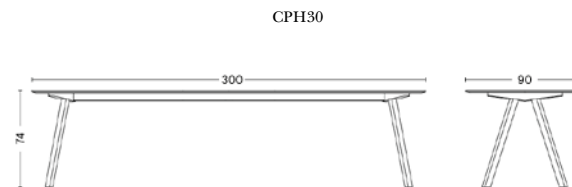

HAY

COPENHAGUE 30 RECTANGULAR TABLES

Tabletop 24 mm plywood with bevelled edge
Frame slanted solid wood legs
Dimensions L200 x W80 x H105 cm
Requires assembly

Tabletop 24 mm plywood with bevelled edge
Frame slanted solid wood legs
Dimensions L250 x W120 x H74 cm
Requires assembly

Tabletop 24 mm plywood with bevelled edge
Frame slanted solid wood legs
Dimensions L250 x W90 x H74 cm
Requires assembly

Tabletop 24 mm plywood with bevelled edge
Frame slanted solid wood legs
Dimensions L200 x W90 x H74 cm
Requires assembly

Tabletop 24 mm plywood with bevelled edge
Frame slanted solid wood legs
Dimensions L300 x W90 x H74 cm
Requires assembly

Tabletop 24 mm plywood with bevelled edge
Frame slanted solid wood legs
Dimensions L300 x W120 x H74 cm
Requires assembly

CPH20

Tabletop 18 mm plywood with bevelled edge
Frame 3 solid wood legs
Dimensions Ø90 x H74 cm
Requires assembly

CPH20

Tabletop 18 mm plywood with bevelled edge
Frame 3 solid wood legs
Dimensions Ø120 x H74 cm
Requires assembly