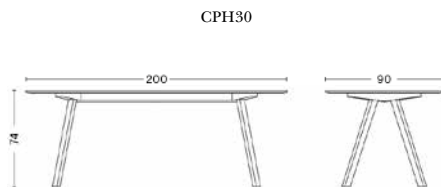

HAY

COPENHAGUE 30 RECTANGULAR TABLES

Tabletop 24 mm plywood with bevelled edge
Frame slanted solid wood legs
Dimensions L200 x W80 x H105 cm
Requires assembly

Tabletop 24 mm plywood with bevelled edge
Frame slanted solid wood legs
Dimensions L250 x W120 x H74 cm
Requires assembly

Tabletop 24 mm plywood with bevelled edge
Frame slanted solid wood legs
Dimensions L250 x W90 x H74 cm
Requires assembly

Tabletop 24 mm plywood with bevelled edge
Frame slanted solid wood legs
Dimensions L200 x W90 x H74 cm
Requires assembly

Tabletop 24 mm plywood with bevelled edge
Frame slanted solid wood legs
Dimensions L300 x W90 x H74 cm
Requires assembly

Tabletop 24 mm plywood with bevelled edge
Frame slanted solid wood legs
Dimensions L300 x W120 x H74 cm
Requires assembly

HAY

COPENHAGUE 20 & 25 ROUND TABLES

CPH20

Tabletop 18 mm plywood with bevelled edge
Frame 3 solid wood legs
Dimensions Ø50 x H49 cm
Requires assembly

CPH20

Tabletop 18 mm plywood with bevelled edge
Frame 3 solid wood legs
Dimensions Ø70 x H105 cm
Requires assembly