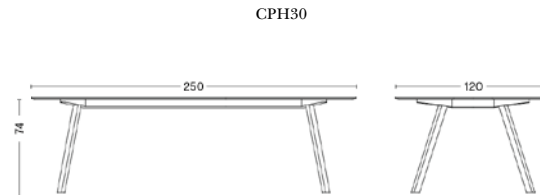

HAY

COPENHAGUE 30 RECTANGULAR TABLES

Tabletop 24 mm plywood with bevelled edge
Frame slanted solid wood legs
Dimensions L200 x W80 x H105 cm
Requires assembly

Tabletop 24 mm plywood with bevelled edge
Frame slanted solid wood legs
Dimensions L250 x W120 x H74 cm
Requires assembly

Tabletop 24 mm plywood with bevelled edge
Frame slanted solid wood legs
Dimensions L250 x W90 x H74 cm
Requires assembly

Tabletop 24 mm plywood with bevelled edge
Frame slanted solid wood legs
Dimensions L200 x W90 x H74 cm
Requires assembly

Tabletop 24 mm plywood with bevelled edge
Frame slanted solid wood legs
Dimensions L300 x W90 x H74 cm
Requires assembly

Tabletop 24 mm plywood with bevelled edge
Frame slanted solid wood legs
Dimensions L300 x W120 x H74 cm
Requires assembly

CPH20

Tabletop 18 mm plywood with bevelled edge
Frame 3 solid wood legs
Dimensions Ø90 x H74 cm
Requires assembly

CPH20

Tabletop 18 mm plywood with bevelled edge
Frame 3 solid wood legs
Dimensions Ø120 x H74 cm
Requires assembly