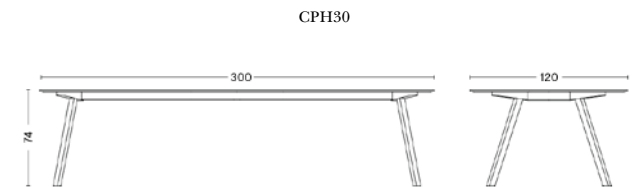

HAY

COPENHAGUE 30 RECTANGULAR TABLES

Tabletop 24 mm plywood with bevelled edge
Frame slanted solid wood legs
Dimensions L200 x W80 x H105 cm
Requires assembly

Tabletop 24 mm plywood with bevelled edge
Frame slanted solid wood legs
Dimensions L250 x W120 x H74 cm
Requires assembly

Tabletop 24 mm plywood with bevelled edge
Frame slanted solid wood legs
Dimensions L250 x W90 x H74 cm
Requires assembly

Tabletop 24 mm plywood with bevelled edge
Frame slanted solid wood legs
Dimensions L200 x W90 x H74 cm
Requires assembly

Tabletop 24 mm plywood with bevelled edge
Frame slanted solid wood legs
Dimensions L300 x W90 x H74 cm
Requires assembly

Tabletop 24 mm plywood with bevelled edge
Frame slanted solid wood legs
Dimensions L300 x W120 x H74 cm
Requires assembly

CPH20

Tabletop 18 mm plywood with bevelled edge
Frame 3 solid wood legs
Dimensions Ø90 x H74 cm
Requires assembly

CPH20

Tabletop 18 mm plywood with bevelled edge
Frame 3 solid wood legs
Dimensions Ø120 x H74 cm
Requires assembly