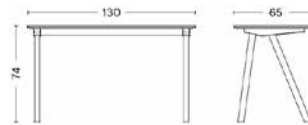

Tabletop 24 mm plywood with bevelled edge
Frame slanted solid wood legs
Dimensions L300 x W90 x H74 cm
Requires assembly

Tabletop 24 mm plywood with bevelled edge
Frame slanted solid wood legs
Dimensions L300 x W120 x H74 cm
Requires assembly

CPH20

Tabletop 18 mm plywood with bevelled edge
Frame 3 solid wood legs
Dimensions Ø90 x H74 cm
Requires assembly

CPH20

Tabletop 18 mm plywood with bevelled edge
Frame 3 solid wood legs
Dimensions Ø120 x H74 cm
Requires assembly

CPH25

Tabletop 24 mm plywood with bevelled edge
Frame 4 solid wood legs
Dimensions L140 x H74 cm
Requires assembly

HAY

COPENHAGUE 10, 90 & 190 DESKS

CPH10 DESK

Tabletop 24 mm plywood with bevelled edge
Frame solid wood legs
Dimensions L160 x W80 x H74 cm
Requires assembly

CPH90 DESK

Tabletop 18 mm plywood with bevelled edge
Frame solid wood legs
Dimensions L130 x W65 x H74 cm
Requires assembly

CPH190 DESK

Tabletop 24 mm moulded plywood
Frame solid wood legs
Dimensions L150 x W70 x H74 cm
Requires assembly