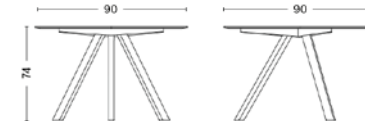

Tabletop 24 mm plywood with bevelled edge
Frame slanted solid wood legs
Dimensions L250 x W90 x H74 cm
Requires assembly

Tabletop 24 mm plywood with bevelled edge
Frame slanted solid wood legs
Dimensions L200 x W90 x H74 cm
Requires assembly

Tabletop 24 mm plywood with bevelled edge
Frame slanted solid wood legs
Dimensions L300 x W90 x H74 cm
Requires assembly

Tabletop 24 mm plywood with bevelled edge
Frame slanted solid wood legs
Dimensions L300 x W120 x H74 cm
Requires assembly

HAY

COPENHAGUE 20 & 25 ROUND TABLES

CPH20

Tabletop 18 mm plywood with bevelled edge
Frame 3 solid wood legs
Dimensions Ø50 x H49 cm
Requires assembly

CPH20

Tabletop 18 mm plywood with bevelled edge
Frame 3 solid wood legs
Dimensions Ø70 x H105 cm
Requires assembly

CPH20

Tabletop 18 mm plywood with bevelled edge
Frame 3 solid wood legs
Dimensions Ø90 x H74 cm
Requires assembly

CPH20

Tabletop 18 mm plywood with bevelled edge
Frame 3 solid wood legs
Dimensions Ø120 x H74 cm
Requires assembly