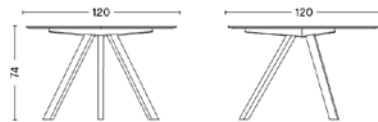

Tabletop 24 mm plywood with bevelled edge
Frame slanted solid wood legs
Dimensions L250 x W90 x H74 cm
Requires assembly

Tabletop 24 mm plywood with bevelled edge
Frame slanted solid wood legs
Dimensions L200 x W90 x H74 cm
Requires assembly

Tabletop 24 mm plywood with bevelled edge
Frame slanted solid wood legs
Dimensions L300 x W90 x H74 cm
Requires assembly

Tabletop 24 mm plywood with bevelled edge
Frame slanted solid wood legs
Dimensions L300 x W120 x H74 cm
Requires assembly

HAY

COPENHAGUE 20 & 25 ROUND TABLES

CPH20

Tabletop 18 mm plywood with bevelled edge
Frame 3 solid wood legs
Dimensions Ø50 x H49 cm
Requires assembly

CPH20

Tabletop 18 mm plywood with bevelled edge
Frame 3 solid wood legs
Dimensions Ø70 x H105 cm
Requires assembly

CPH20

Tabletop 18 mm plywood with bevelled edge
Frame 3 solid wood legs
Dimensions Ø90 x H74 cm
Requires assembly

CPH20

Tabletop 18 mm plywood with bevelled edge
Frame 3 solid wood legs
Dimensions Ø120 x H74 cm
Requires assembly