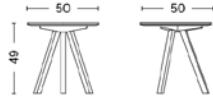

HAY

COPENHAGUE 30 RECTANGULAR TABLES

Tabletop 24 mm plywood with bevelled edge
Frame slanted solid wood legs
Dimensions L200 x W80 x H105 cm
Requires assembly

Tabletop 24 mm plywood with bevelled edge
Frame slanted solid wood legs
Dimensions L250 x W120 x H74 cm
Requires assembly

Tabletop 24 mm plywood with bevelled edge
Frame slanted solid wood legs
Dimensions L250 x W90 x H74 cm
Requires assembly

Tabletop 24 mm plywood with bevelled edge
Frame slanted solid wood legs
Dimensions L200 x W90 x H74 cm
Requires assembly

Tabletop 24 mm plywood with bevelled edge
Frame slanted solid wood legs
Dimensions L300 x W90 x H74 cm
Requires assembly

Tabletop 24 mm plywood with bevelled edge
Frame slanted solid wood legs
Dimensions L300 x W120 x H74 cm
Requires assembly

HAY

COPENHAGUE 20 & 25 ROUND TABLES

CPH20

Tabletop 18 mm plywood with bevelled edge
Frame 3 solid wood legs
Dimensions Ø50 x H49 cm
Requires assembly

CPH20

Tabletop 18 mm plywood with bevelled edge
Frame 3 solid wood legs
Dimensions Ø70 x H105 cm
Requires assembly