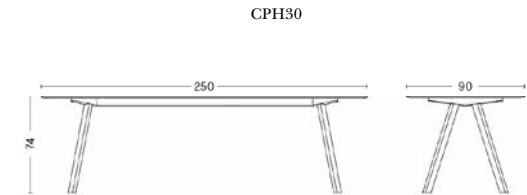

HAY

COPENHAGUE 30 RECTANGULAR TABLES

Tabletop 24 mm plywood with bevelled edge
Frame slanted solid wood legs
Dimensions L200 x W80 x H105 cm
Requires assembly

Tabletop 24 mm plywood with bevelled edge
Frame slanted solid wood legs
Dimensions L250 x W120 x H74 cm
Requires assembly

Tabletop 24 mm plywood with bevelled edge
Frame slanted solid wood legs
Dimensions L250 x W90 x H74 cm
Requires assembly

Tabletop 24 mm plywood with bevelled edge
Frame slanted solid wood legs
Dimensions L200 x W90 x H74 cm
Requires assembly

Tabletop 24 mm plywood with bevelled edge
Frame slanted solid wood legs
Dimensions L300 x W90 x H74 cm
Requires assembly

Tabletop 24 mm plywood with bevelled edge
Frame slanted solid wood legs
Dimensions L300 x W120 x H74 cm
Requires assembly

CPH20

Tabletop 18 mm plywood with bevelled edge
Frame 3 solid wood legs
Dimensions Ø90 x H74 cm
Requires assembly

CPH20

Tabletop 18 mm plywood with bevelled edge
Frame 3 solid wood legs
Dimensions Ø120 x H74 cm
Requires assembly