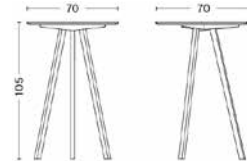

Tabletop 24 mm plywood with bevelled edge
Frame slanted solid wood legs
Dimensions L250 x W90 x H74 cm
Requires assembly

Tabletop 24 mm plywood with bevelled edge
Frame slanted solid wood legs
Dimensions L200 x W90 x H74 cm
Requires assembly

Tabletop 24 mm plywood with bevelled edge
Frame slanted solid wood legs
Dimensions L300 x W90 x H74 cm
Requires assembly

Tabletop 24 mm plywood with bevelled edge
Frame slanted solid wood legs
Dimensions L300 x W120 x H74 cm
Requires assembly

HAY

COPENHAGUE 20 & 25 ROUND TABLES

CPH20

Tabletop 18 mm plywood with bevelled edge
Frame 3 solid wood legs
Dimensions Ø50 x H49 cm
Requires assembly

CPH20

Tabletop 18 mm plywood with bevelled edge
Frame 3 solid wood legs
Dimensions Ø70 x H105 cm
Requires assembly

CPH20

Tabletop 18 mm plywood with bevelled edge
Frame 3 solid wood legs
Dimensions Ø90 x H74 cm
Requires assembly

CPH20

Tabletop 18 mm plywood with bevelled edge
Frame 3 solid wood legs
Dimensions Ø120 x H74 cm
Requires assembly