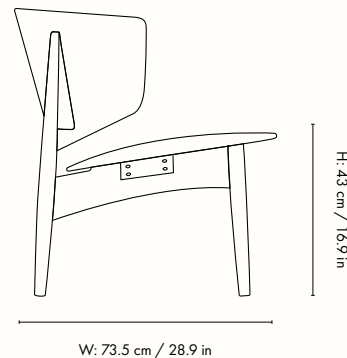

## Measurements

W: 68 cm / 26.8 in

D: 60 cm / 23.6 in

## Dimensions

Height: 71 cm / 28 in  
Width: 72.5 cm / 28.5 in  
Depth: 64.5 cm / 25.4 in  
Seat height: 43 cm / 16.9 in  
Weight: 7.5 kg / 16.5 lb

## Measurements