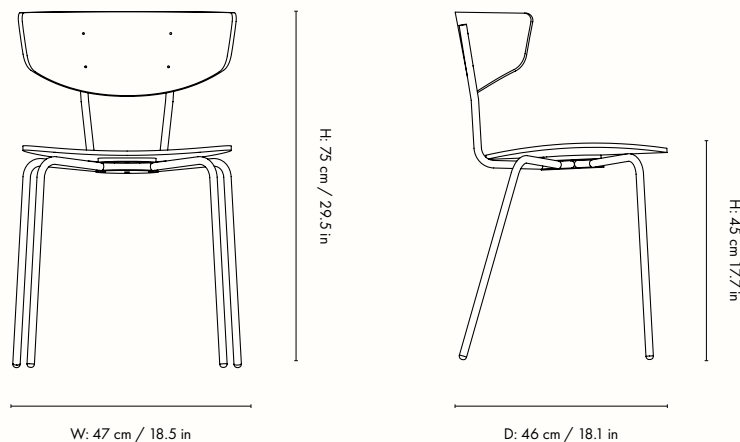

## Dimensions

Total height: 75.5 cm / 29.7 in  
Width: 47.5 cm / 18.7 in  
Depth: 46 cm / 18.1 in  
Seat height: 45 cm / 17.7 in  
Weight: 4 kg / 8.8 lb (without upholstery)  
4.2 kg / 9.3 lb (seat upholstered)  
4.5 kg / 9.9 lb (fully upholstered)

## Dimensions

Height: 75 cm / 29.5 in  
Width: 47 cm / 18.5 in  
Depth: 46 cm / 18.1 in  
Seat height: 45 cm / 17.7 in  
Weight: 4.8 kg / 10.6 lb (without upholstery)  
5 kg / 11 lb (seat upholstered)

## Measurements

## Dimensions

Height: 87 cm / 34.3 in  
Width: 39.6 cm / 15.5 in  
Depth: 39.4 cm / 15.5 in  
Seat height: 64 cm / 25 in  
Weight: 4.9 kg / 10.8 lb (without upholstery)  
5.1 kg / 11.2 lb (seat upholstered)