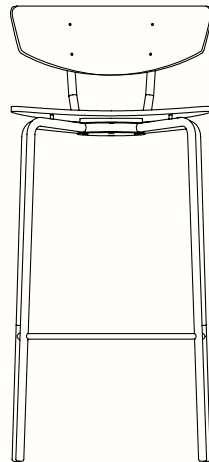

## Measurements

W: 40.5 cm / 15.9 in

H: 95.9 cm / 29.1 in

D: 42.8 cm / 16.9 in

H: 76.2 cm / 30 in

## Dimensions

Height: 68 cm / 26.8 in  
Width: 68 cm / 26.8 in  
Depth: 60 cm / 23.6 in  
Seat height: 37 cm / 14.6 in  
Weight: 6.9 kg / 15.2 lb (without upholstery)  
7.3 kg / 16.1 lb (seat upholstered)