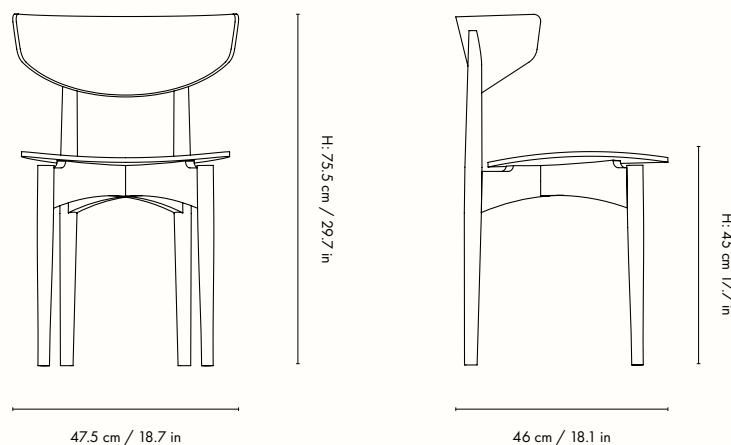

## Dimensions

Total height: 75.5 cm / 29.7 in  
Width: 47.5 cm / 18.7 in  
Depth: 46 cm / 18.1 in  
Seat height: 45 cm / 17.7 in  
Weight: 4 kg / 8.8 lb (without upholstery)  
4.2 kg / 9.3 lb (seat upholstered)  
4.5 kg / 9.9 lb (fully upholstered)

## Measurements

## Dimensions

Height: 75 cm / 29.5 in  
Width: 47 cm / 18.5 in  
Depth: 46 cm / 18.1 in  
Seat height: 45 cm / 17.7 in  
Weight: 4.8 kg / 10.6 lb (without upholstery)  
5 kg / 11 lb (seat upholstered)