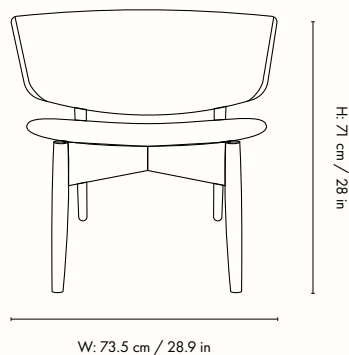

## Measurements

W: 68 cm / 26.8 in

D: 60 cm / 23.6 in

## Dimensions

Height: 71 cm / 28 in  
Width: 72.5 cm / 28.5 in  
Depth: 64.5 cm / 25.4 in  
Seat height: 43 cm / 16.9 in  
Weight: 7.5 kg / 16.5 lb

## Measurements