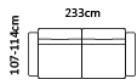

## Voluzzi sofa

PRODUCT SHEET

Combination **3221**

3-seater

Combination **2521**

2,5-seater

Combination **2221**

2-seater