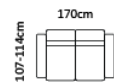

## Voluzzi sofa

PRODUCT SHEET

Combination **3221**

3-seater

Combination **2521**

2,5-seater

Combination **2221**

2-seater

Combination **1760**

Foot rest

Combo shown  
Combo mirrored **0011  
0021**

Chaiselong+2-seater

Combo shown  
Combo mirrored **0131  
0141**

Chaiselong+2,5-seater

Combo shown  
Combo mirrored **0031  
0041**