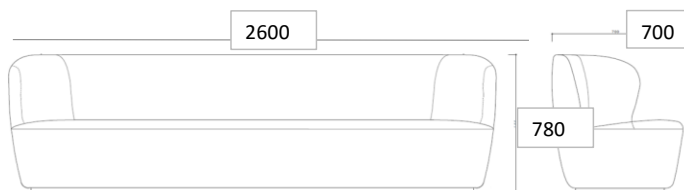

MEASUREMENTS

FACTS

MEASUREMENT - H X L X W: MM

Height: 780 mm
Length: 1500 mm
Width: 700 mm
Sitting height: 410 mm
Sitting depth: 550 mm

WEIGHT ITEM
67 kg

PACKAGING MEASUREMENT - L x W x H CM
153x73x78

PACKAGING - MATERIAL TYPE

MEASUREMENTS

FACTS

MEASUREMENT - H X L X W: MM

Height: 780 mm
Length: 1900 mm
Width: 700 mm
Sitting height: 410 mm
Sitting depth: 550 mm

WEIGHT ITEM
72 kg

PACKAGING MEASUREMENT - L x W x H CM
193x73x78 cm

PACKAGING - MATERIAL TYPE

VERSION

- Fully upholstered / black base

TYPES

Order item - look for part number in the pricelist.
The series consists of the following:

Stay Sofa , W: 70 cm // L: 150 cm, 190 cm, 260 cm.
Stay Sofa , W: 95 cm // L: 190 cm, 220 cm, 260 cm
Stay Sofa , W: 110 cm // L: 220 cm, 260 cm
Stay Lounge Chair - Large
Stay Lounge Chair - Small
Stay Lounge Chair - Small Swivel
Stay Ottoman

MEASUREMENTS

FACTS

MEASUREMENT - H X L X W: MM

Height: 780 mm
Length: 2600 mm
Width: 700 mm
Sitting height: 410 mm
Sitting depth: 550 mm

WEIGHT ITEM
125 kg

PACKAGING TYPE
Cardboard box, chipboard and euro pallet