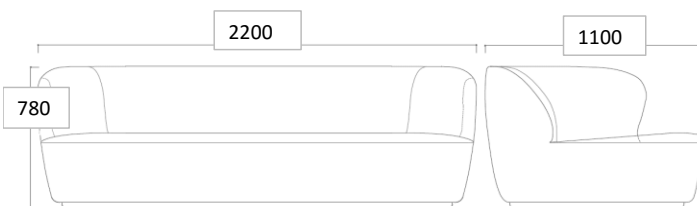

VERSION

- Fully upholstered / black base

TYPES

Order item - look for part number in the pricelist.
The series consists of the following:

Stay Sofa , W: 70 cm // L: 150 cm, 190 cm, 260 cm.
Stay Sofa , W: 95 cm // L: 190 cm, 220 cm, 260 cm
Stay Sofa , W: 110 cm // L: 220 cm, 260 cm
Stay Lounge Chair - Large
Stay Lounge Chair - Small
Stay Lounge Chair - Small Swivel
Stay Ottoman

MEASUREMENTS

FACTS

MEASUREMENT - H X L X W: MM

Height: 780 mm
Length: 2200 mm
Width: 1100 mm
Sitting height: 410 mm
Sitting depth: 760 mm

WEIGHT ITEM

120 kg

PACKAGING TYPE

Cardboard box, chipboard and euro pallet