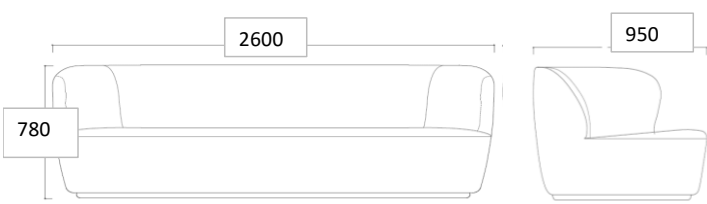

VERSION

- Fully upholstered / black base

TYPES

Order item - look for part number in the pricelist.
The series consists of the following:

Stay Sofa , W: 70 cm // L: 150 cm, 190 cm, 260 cm.
Stay Sofa , W: 95 cm // L: 190 cm, 220 cm, 260 cm
Stay Sofa , W: 110 cm // L: 220 cm, 260 cm
Stay Lounge Chair - Large
Stay Lounge Chair - Small
Stay Lounge Chair - Small Swivel
Stay Ottoman

MEASUREMENTS

FACTS

MEASUREMENT - H X L X W: MM

Height: 780 mm
Length: 2600 mm
Width: 950 mm
Sitting height: 410 mm
Sitting depth: 610 mm

WEIGHT ITEM

125 kg

PACKAGING TYPE

Cardboard box, chipboard and euro pallet