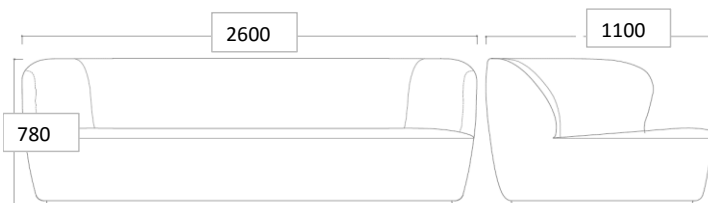

VERSION

- Fully upholstered / black base

TYPES

Order item - look for part number in the pricelist.
The series consists of the following:

Stay Sofa , W: 70 cm // L: 150 cm, 190 cm, 260 cm.
Stay Sofa , W: 95 cm // L: 190 cm, 220 cm, 260 cm
Stay Sofa , W: 110 cm // L: 220 cm, 260 cm
Stay Lounge Chair - Large
Stay Lounge Chair - Small
Stay Lounge Chair - Small Swivel
Stay Ottoman

MEASUREMENTS

FACTS

MEASUREMENT - H X L X W: MM

Height: 780 mm
Length: 2600 mm
Width: 1100 mm
Sitting height: 410 mm
Sitting depth: 760 mm

WEIGHT ITEM

127 kg

PACKAGING TYPE

Cardboard box, chipboard and euro pallet