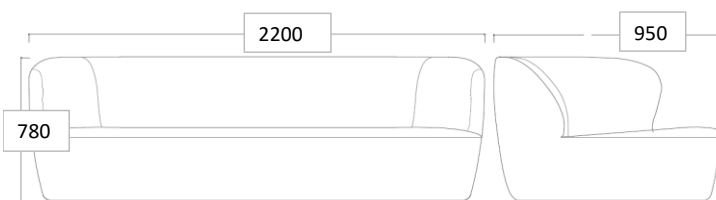

VERSION

- Fully upholstered / black base

TYPES

Order item - look for part number in the pricelist.
The series consists of the following:

Stay Sofa , W: 70 cm // L: 150 cm, 190 cm, 260 cm.
Stay Sofa , W: 95 cm // L: 190 cm, 220 cm, 260 cm
Stay Sofa , W: 110 cm // L: 220 cm, 260 cm
Stay Lounge Chair - Large
Stay Lounge Chair - Small
Stay Lounge Chair - Small Swivel
Stay Ottoman

MEASUREMENTS

FACTS

MEASUREMENT - H X L X W: MM

Height: 780 mm
Length: 2200 mm
Width: 950 mm
Sitting height: 410 mm
Sitting depth: 610 mm

WEIGHT ITEM
117 kg

PACKAGING TYPE
Cardboard box, chipboard and euro pallet