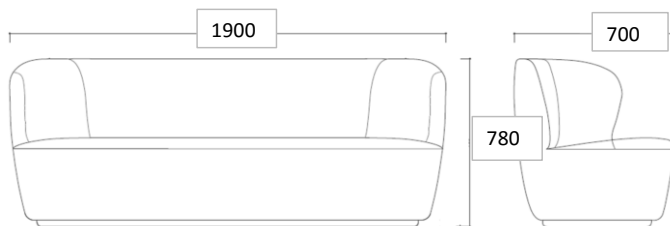

MEASUREMENTS

FACTS

MEASUREMENT - H X L X W: MM

Height: 780 mm
Length: 1500 mm
Width: 700 mm
Sitting height: 410 mm
Sitting depth: 550 mm

WEIGHT ITEM
67 kg

PACKAGING MEASUREMENT - L x W x H CM
153x73x78

PACKAGING - MATERIAL TYPE

VERSION

- Fully upholstered / black base

TYPES

Order item - look for part number in the pricelist.
The series consists of the following:

Stay Sofa , W: 70 cm // L: 150 cm, 190 cm, 260 cm.
Stay Sofa , W: 95 cm // L: 190 cm, 220 cm, 260 cm
Stay Sofa , W: 110 cm // L: 220 cm, 260 cm
Stay Lounge Chair - Large
Stay Lounge Chair - Small
Stay Lounge Chair - Small Swivel
Stay Ottoman

MEASUREMENTS

FACTS

MEASUREMENT - H X L X W: MM

Height: 780 mm
Length: 1900 mm
Width: 700 mm
Sitting height: 410 mm
Sitting depth: 550 mm

WEIGHT ITEM
72 kg

PACKAGING MEASUREMENT - L x W x H CM
193x73x78 cm

PACKAGING - MATERIAL TYPE