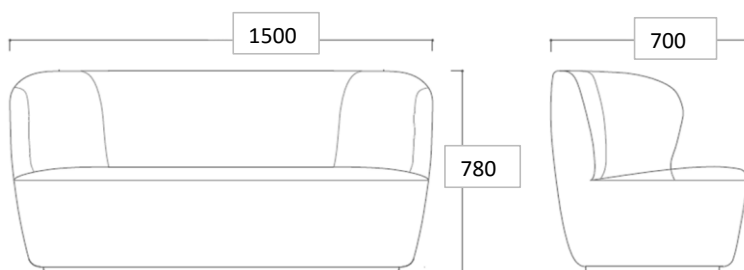

VERSION

- Fully upholstered / black base

TYPES

Order item - look for part number in the pricelist.
The series consists of the following:

Stay Sofa , W: 70 cm // L: 150 cm, 190 cm, 260 cm.
Stay Sofa , W: 95 cm // L: 190 cm, 220 cm, 260 cm
Stay Sofa , W: 110 cm // L: 220 cm, 260 cm
Stay Lounge Chair - Large
Stay Lounge Chair - Small
Stay Lounge Chair - Small Swivel
Stay Ottoman

MEASUREMENTS

FACTS

MEASUREMENT - H X L X W: MM

Height: 780 mm
Length: 1500 mm
Width: 700 mm
Sitting height: 410 mm
Sitting depth: 550 mm

WEIGHT ITEM
67 kg

PACKAGING MEASUREMENT - L x W x H CM
153x73x78

PACKAGING - MATERIAL TYPE

MEASUREMENTS

FACTS

MEASUREMENT - H X L X W: MM

Height: 780 mm
Length: 1900 mm
Width: 700 mm
Sitting height: 410 mm
Sitting depth: 550 mm

WEIGHT ITEM
72 kg

PACKAGING MEASUREMENT - L x W x H CM
193x73x78 cm

PACKAGING - MATERIAL TYPE