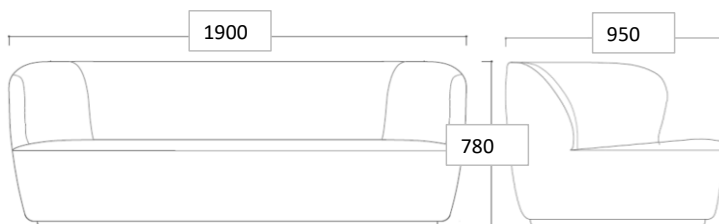

VERSION

- Fully upholstered / black base

TYPES

Order item - look for part number in the pricelist.
The series consists of the following:

Stay Sofa , W: 70 cm // L: 150 cm, 190 cm, 260 cm.
Stay Sofa , W: 95 cm // L: 190 cm, 220 cm, 260 cm
Stay Sofa , W: 110 cm // L: 220 cm, 260 cm
Stay Lounge Chair - Large
Stay Lounge Chair - Small
Stay Lounge Chair - Small Swivel
Stay Ottoman

MEASUREMENTS

FACTS

MEASUREMENT - H X L X W: MM

Height: 780 mm
Length: 1900 mm
Width: 950 mm
Sitting height: 410 mm
Sitting depth: 610 mm

WEIGHT ITEM

80 kg

PACKAGING TYPE

Cardboard box, chipboard and euro pallet