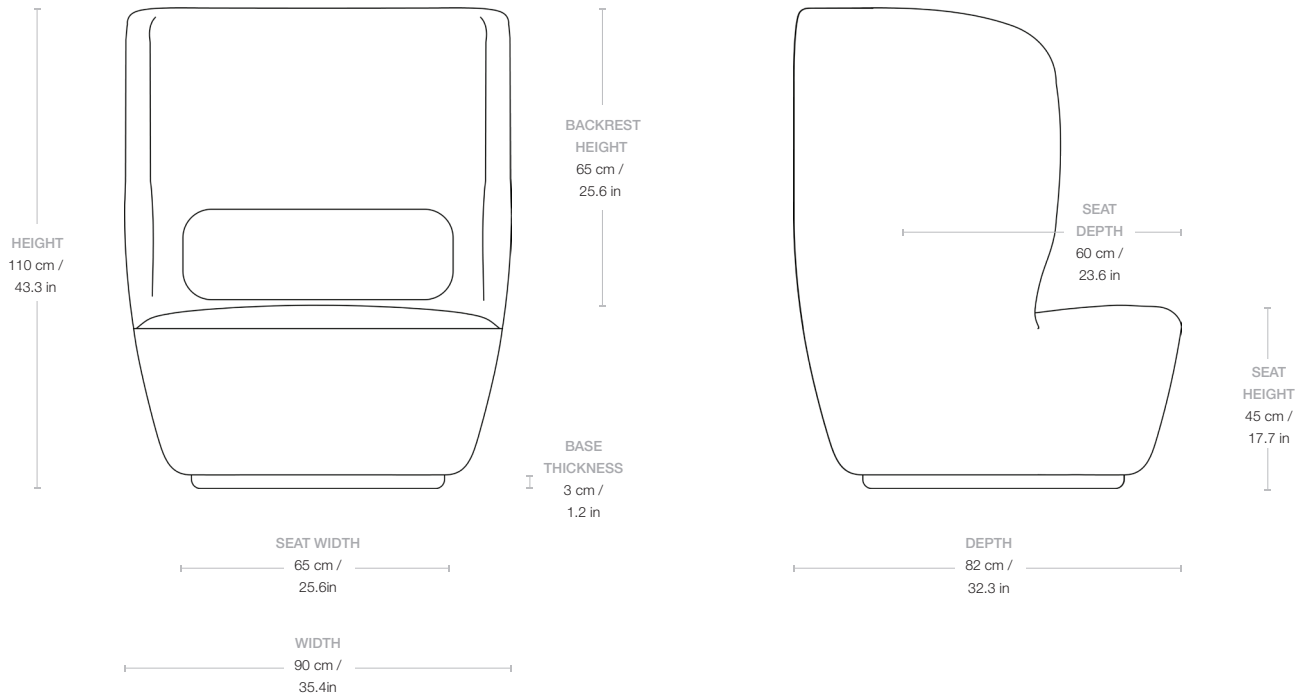


Stay Lounge Chair - Fully Upholstered, Black base, High back

Designed by Space Copenhagen - 2020

ITEM NUMBER

24455

DESCRIPTION

Stay here, stay with me, stay relaxed, stay and read...The large Stay Lounge Chair has a sculptural and organic shape that, besides giving a contemporary look, also embraces the user and encourages to stay seated. The characteristic shape is almost like a singular continuous pencil stroke wrapping a solid texture. The lounge chair is suitable for both public spaces and private homes where keeping cosiness and comfort are essential. Combine it with the Stay Ottoman to get the optimal relaxation.

Materials & Finishes

BASE FINISH

Black Matt Base

MATERIALS

Black painted MDF, wood, foam, wadding, fabric or leather upholstery, feathers and fiber-balls pillows.

Dimensions

WIDTH	90 cm / 35.4 in
DEPTH	82 cm / 32.3 in
HEIGHT	110 cm / 43.3 in
SEAT WIDTH	65 cm / 25.6 in
SEAT DEPTH	60 cm / 23.6 in
SEAT HEIGHT	45 cm / 17.7 in
BACKREST HEIGHT	65 cm / 25.6 in

Weight

TOTAL WEIGHT	33.5 kg / 73.9 lbs
---------------------	--------------------

Upholstery Consumption

FABRIC

X 140 CM FABRIC WIDTH / X 55 IN FABRIC WIDTH

FABRIC CONSUMPTION	412 cm / 162.2 in
---------------------------	-------------------

LEATHER

LEATHER CONSUMPTION	8.15 m ² / 87.7 ft ²
----------------------------	--

Packaging

NUMBER OF PARCELS	1
PACKAGING LENGTH	940 cm / 370.1 in
PACKAGING WIDTH	88 cm / 34.6 in
PACKAGING HEIGHT	113 cm / 44.5 in
PACKAGING WEIGHT	7 kg / 15.4 lbs
GROSS WEIGHT	40.5 kg / 89.3 lbs