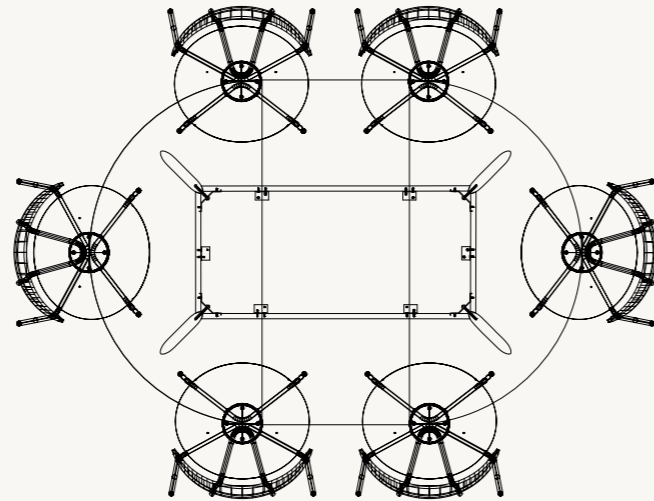

Bevel Table Extendable x 1

SIDE VIEW

FRONT VIEW

TOP VIEW

Bevel Table Extendable x 2

SIDE VIEW

FRONT VIEW

TOP VIEW

Bevel Table - Without Extention Plates

Bevel Bench

SIDE VIEW

FRONT VIEW

TOP VIEW

Bevel

SEATING OVERVIEW

BASED UPON HERMAN CHAIR AND 60 CM SEATING SPACE PER PERSON

BEVEL TABLE - WITHOUT EXTENSION PLATES
4 CHAIRS

BEVEL TABLE - EXTENDABLE X 1
6 CHAIRS

BEVEL TABLE - EXTENDABLE X 2
8 CHAIRS

Life is full of contrasts

As we navigate expectations and dreams in the search for meaning and comfort, we long for a balanced life with room for chaos and calm, moments of reflection and times of joy. A place where we can be ourselves, realise the true value of things and feel at home.