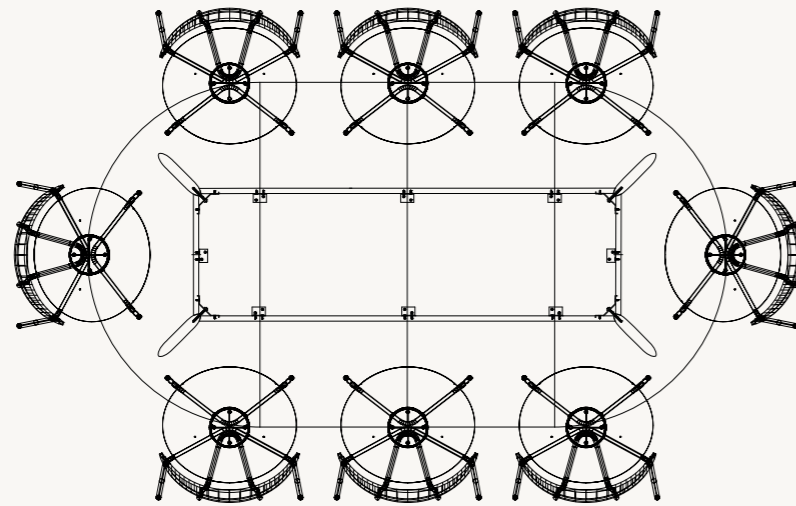

BEVEL TABLE - EXTENDABLE X 2
8 CHAIRS

Life is full of contrasts

As we navigate expectations and dreams in the search for meaning and comfort, we long for a balanced life with room for chaos and calm, moments of reflection and times of joy. A place where we can be ourselves, realise the true value of things and feel at home.

Based on a passion for authentic design and clear functionality, we challenge ourselves to shape the future and take pride in creating products that help you balance the contrasts of life.

Our soft forms, rich textures and deep colours allow you to create an authentic and composed atmosphere, while avant-garde shapes, striking patterns and curious details add a touch of the unexpected.

From our base in Copenhagen, we work with artisans around the world, fusing our Scandinavian mindset with global skills and traditions. We take our responsibility to people and the planet seriously and expect the same of our partners.

We create collections of furniture, accessories and lighting, so you can create space to feel comfortably you.

Welcome home.