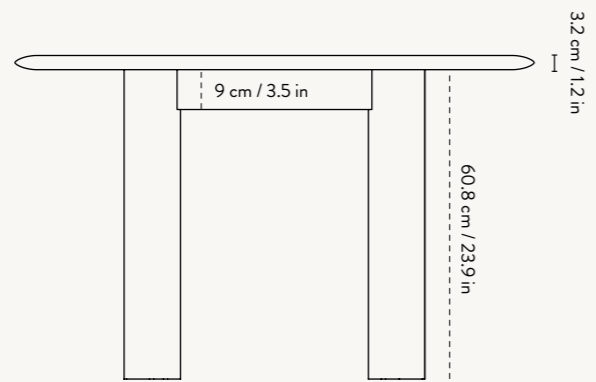

1102762851
White Oiled Oak

1100412812
Black Oiled Oak

BEVEL TABLE EXTENDABLE X 2

Size: Ø: 117 x H: 73 cm
 Ø: 46.1 x H: 28.7 in
 Material: FSC™-certified solid oak.
 Oiled
 Care: Wipe with a damp cloth.
 Do not leave the surface wet
 Info: Extendable with two extensions.
 L: 117-217 cm / L: 46-85.4 in.
 Extra leg provided for when used
 with two extensions.
 Registered design
 Country: Croatia
 Net. weight: 73 kg
 Packsize: 1

1102742851
White Oiled Oak

1100452812
Black Oiled Oak

BEVEL BENCH

Size: H: 45 x W: 90 x D: 35 cm
 H: 17.7 x W: 35.4 x D: 13.8 in
 Material: FSC™-certified solid oak.
 Oiled
 Care: Wipe with a damp cloth.
 Do not leave the surface wet
 Info: Registered design
 Country: Croatia
 Net. weight: 11 kg
 Packsize: 1

Bevel Table Extendable x 1

SIDE VIEW

FRONT VIEW

TOP VIEW

Bevel Table Extendable x 2

SIDE VIEW

FRONT VIEW

TOP VIEW

Bevel Table - Without Extention Plates

Bevel Bench

SIDE VIEW

FRONT VIEW

TOP VIEW

Bevel

SEATING OVERVIEW

BASED UPON HERMAN CHAIR AND 60 CM SEATING SPACE PER PERSON