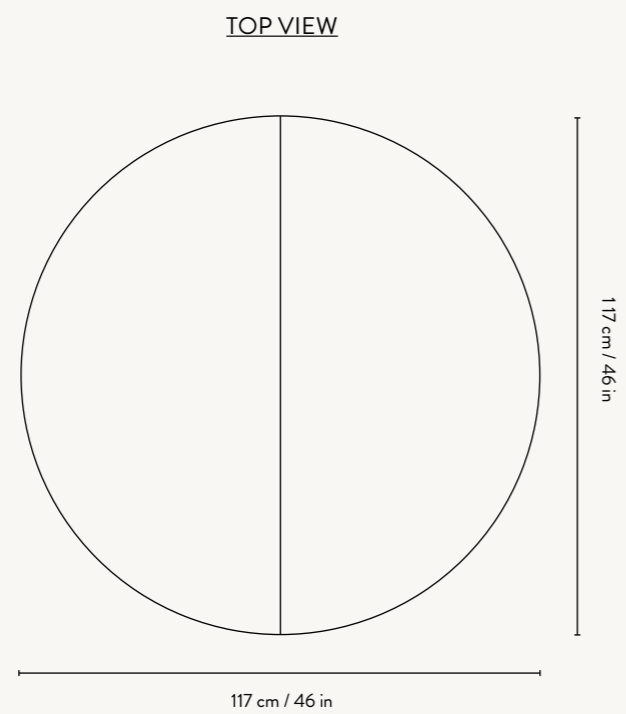

1102762851
White Oiled Oak

1100412812
Black Oiled Oak

BEVEL TABLE EXTENDABLE X 2

Size: Ø: 117 x H: 73 cm
 Ø: 46.1 x H: 28.7 in
 Material: FSC™-certified solid oak.
 Oiled
 Care: Wipe with a damp cloth.
 Do not leave the surface wet
 Info: Extendable with two extensions.
 L: 117-217 cm / L: 46-85.4 in.
 Extra leg provided for when used
 with two extensions.
 Registered design
 Country: Croatia
 Net. weight: 73 kg
 Packsize: 1

1102742851
White Oiled Oak

1100452812
Black Oiled Oak

BEVEL BENCH

Size: H: 45 x W: 90 x D: 35 cm
 H: 17.7 x W: 35.4 x D: 13.8 in
 Material: FSC™-certified solid oak.
 Oiled
 Care: Wipe with a damp cloth.
 Do not leave the surface wet
 Info: Registered design
 Country: Croatia
 Net. weight: 11 kg
 Packsize: 1

Bevel Table Extendable x 1

SIDE VIEW

FRONT VIEW

TOP VIEW

Bevel Table Extendable x 2

SIDE VIEW

FRONT VIEW

TOP VIEW

Bevel Table - Without Extention Plates

Bevel Bench

SIDE VIEW

FRONT VIEW

TOP VIEW

Bevel

SEATING OVERVIEW

BASED UPON HERMAN CHAIR AND 60 CM SEATING SPACE PER PERSON