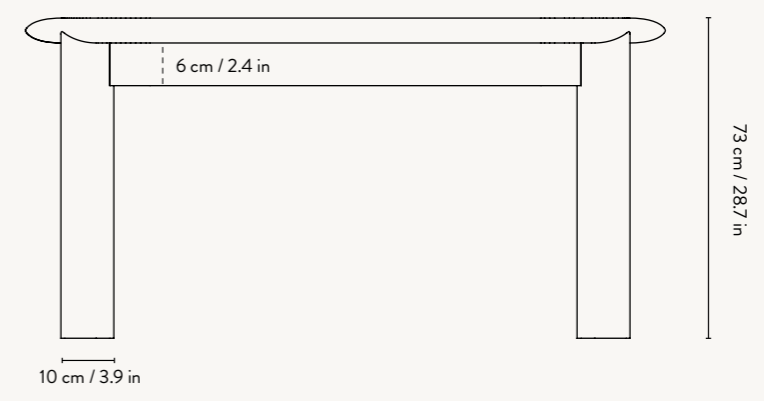

1102762851
White Oiled Oak

1100412812
Black Oiled Oak

BEVEL TABLE EXTENDABLE X 2

Size: Ø: 117 x H: 73 cm
 Ø: 46.1 x H: 28.7 in
 Material: FSC™-certified solid oak.
 Oiled
 Care: Wipe with a damp cloth.
 Do not leave the surface wet
 Info: Extendable with two extensions.
 L: 117-217 cm / L: 46-85.4 in.
 Extra leg provided for when used
 with two extensions.
 Registered design
 Country: Croatia
 Net. weight: 73 kg
 Packsize: 1

1102742851
White Oiled Oak

1100452812
Black Oiled Oak

BEVEL BENCH

Size: H: 45 x W: 90 x D: 35 cm
 H: 17.7 x W: 35.4 x D: 13.8 in
 Material: FSC™-certified solid oak.
 Oiled
 Care: Wipe with a damp cloth.
 Do not leave the surface wet
 Info: Registered design
 Country: Croatia
 Net. weight: 11 kg
 Packsize: 1

Bevel Table Extendable x 1

SIDE VIEW

FRONT VIEW

TOP VIEW

Bevel Table Extendable x 2

SIDE VIEW

FRONT VIEW

TOP VIEW

Bevel Table - Without Extention Plates

Bevel Bench

SIDE VIEW

FRONT VIEW

TOP VIEW

Bevel

SEATING OVERVIEW

BASED UPON HERMAN CHAIR AND 60 CM SEATING SPACE PER PERSON