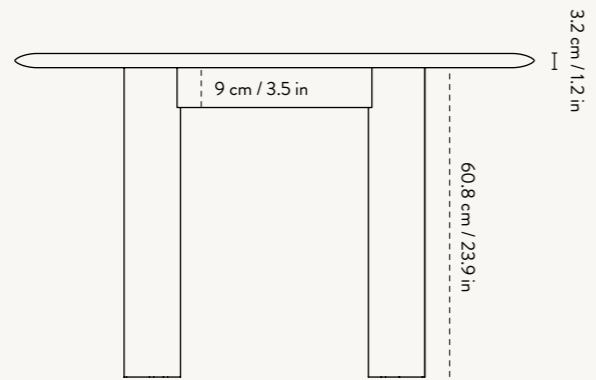

Care instructions: Clean with a damp cloth tightly wrung out in clean water. Then polish with a soft, dry cloth.

1102752851
White Oiled Oak

1100392812
Black Oiled Oak

BEVEL TABLE EXTENDABLE X 1

Size: Ø: 117 x H: 73 cm
 Ø: 46.1 x H: 28.7 in
 Material: FSC™-certified solid oak.
 Oiled
 Care: Wipe with a damp cloth.
 Do not leave the surface wet
 Info: Extendable with one extension.
 L: 117-167 cm / L: 46-65.7 in.
 Registered design
 Country: Croatia
 Net. weight: 59 kg
 Packsize: 1

1102762851
White Oiled Oak

1100412812
Black Oiled Oak

BEVEL TABLE EXTENDABLE X 2

Size: Ø: 117 x H: 73 cm
 Ø: 46.1 x H: 28.7 in
 Material: FSC™-certified solid oak.
 Oiled
 Care: Wipe with a damp cloth.
 Do not leave the surface wet
 Info: Extendable with two extensions.
 L: 117-217 cm / L: 46-85.4 in.
 Extra leg provided for when used
 with two extensions.
 Registered design
 Country: Croatia
 Net. weight: 73 kg
 Packsize: 1

1102742851
White Oiled Oak

1100452812
Black Oiled Oak

BEVEL BENCH

Size: H: 45 x W: 90 x D: 35 cm
 H: 17.7 x W: 35.4 x D: 13.8 in
 Material: FSC™-certified solid oak.
 Oiled
 Care: Wipe with a damp cloth.
 Do not leave the surface wet
 Info: Registered design
 Country: Croatia
 Net. weight: 11 kg
 Packsize: 1

Bevel Table Extendable x 1

SIDE VIEW

FRONT VIEW

TOP VIEW

Bevel Table Extendable x 2

SIDE VIEW

FRONT VIEW

TOP VIEW