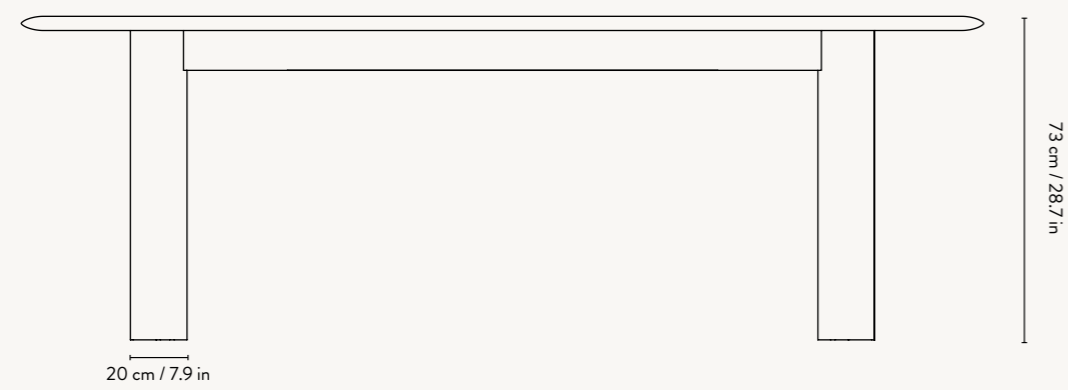

1102762851
White Oiled Oak

1100412812
Black Oiled Oak

BEVEL TABLE EXTENDABLE X 2

Size: Ø: 117 x H: 73 cm
 Ø: 46.1 x H: 28.7 in
 Material: FSC™-certified solid oak.
 Oiled
 Care: Wipe with a damp cloth.
 Do not leave the surface wet
 Info: Extendable with two extensions.
 L: 117-217 cm / L: 46-85.4 in.
 Extra leg provided for when used
 with two extensions.
 Registered design
 Country: Croatia
 Net. weight: 73 kg
 Packsize: 1

1102742851
White Oiled Oak

1100452812
Black Oiled Oak

BEVEL BENCH

Size: H: 45 x W: 90 x D: 35 cm
 H: 17.7 x W: 35.4 x D: 13.8 in
 Material: FSC™-certified solid oak.
 Oiled
 Care: Wipe with a damp cloth.
 Do not leave the surface wet
 Info: Registered design
 Country: Croatia
 Net. weight: 11 kg
 Packsize: 1

Bevel Table Extendable x 1

SIDE VIEW

FRONT VIEW

TOP VIEW

Bevel Table Extendable x 2

SIDE VIEW

FRONT VIEW

TOP VIEW

Bevel Table - Without Extention Plates

Bevel Bench

SIDE VIEW

FRONT VIEW

TOP VIEW

Bevel

SEATING OVERVIEW

BASED UPON HERMAN CHAIR AND 60 CM SEATING SPACE PER PERSON