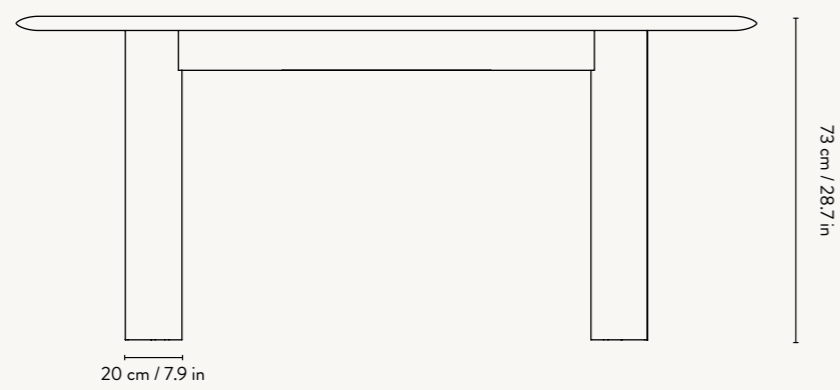

Care instructions: Clean with a damp cloth tightly wrung out in clean water. Then polish with a soft, dry cloth.

1102752851
White Oiled Oak

1100392812
Black Oiled Oak

BEVEL TABLE EXTENDABLE X 1

Size: Ø: 117 x H: 73 cm
 Ø: 46.1 x H: 28.7 in
 Material: FSC™-certified solid oak.
 Oiled
 Care: Wipe with a damp cloth.
 Do not leave the surface wet
 Info: Extendable with one extension.
 L: 117-167 cm / L: 46-65.7 in.
 Registered design
 Country: Croatia
 Net. weight: 59 kg
 Packsize: 1

1102762851
White Oiled Oak

1100412812
Black Oiled Oak

BEVEL TABLE EXTENDABLE X 2

Size: Ø: 117 x H: 73 cm
 Ø: 46.1 x H: 28.7 in
 Material: FSC™-certified solid oak.
 Oiled
 Care: Wipe with a damp cloth.
 Do not leave the surface wet
 Info: Extendable with two extensions.
 L: 117-217 cm / L: 46-85.4 in.
 Extra leg provided for when used
 with two extensions.
 Registered design
 Country: Croatia
 Net. weight: 73 kg
 Packsize: 1

1102742851
White Oiled Oak

1100452812
Black Oiled Oak

BEVEL BENCH

Size: H: 45 x W: 90 x D: 35 cm
 H: 17.7 x W: 35.4 x D: 13.8 in
 Material: FSC™-certified solid oak.
 Oiled
 Care: Wipe with a damp cloth.
 Do not leave the surface wet
 Info: Registered design
 Country: Croatia
 Net. weight: 11 kg
 Packsize: 1

Bevel Table Extendable x 1

SIDE VIEW

FRONT VIEW

TOP VIEW

Bevel Table Extendable x 2

SIDE VIEW

FRONT VIEW

TOP VIEW