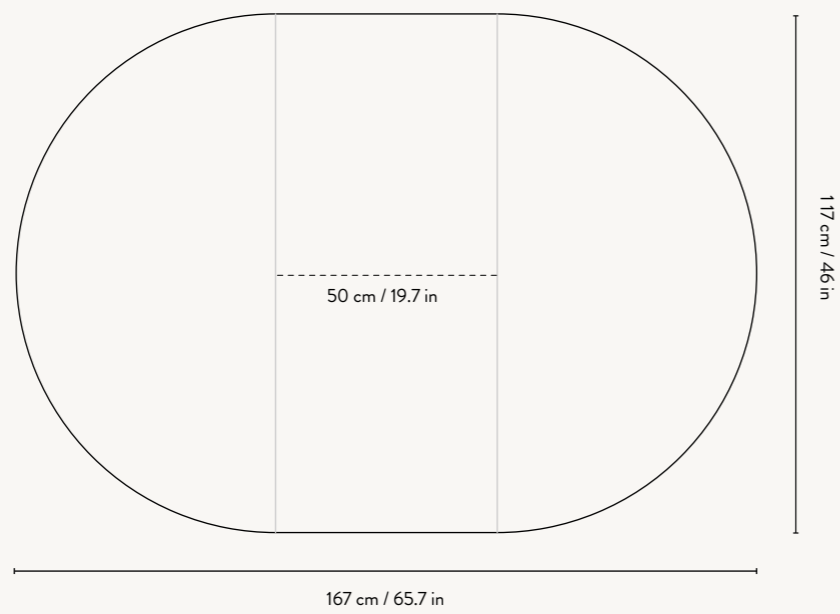

1102762851
White Oiled Oak

1100412812
Black Oiled Oak

BEVEL TABLE EXTENDABLE X 2

Size: Ø: 117 x H: 73 cm
 Ø: 46.1 x H: 28.7 in
 Material: FSC™-certified solid oak.
 Oiled
 Care: Wipe with a damp cloth.
 Do not leave the surface wet
 Info: Extendable with two extensions.
 L: 117-217 cm / L: 46-85.4 in.
 Extra leg provided for when used
 with two extensions.
 Registered design
 Country: Croatia
 Net. weight: 73 kg
 Packsize: 1

1102742851
White Oiled Oak

1100452812
Black Oiled Oak

BEVEL BENCH

Size: H: 45 x W: 90 x D: 35 cm
 H: 17.7 x W: 35.4 x D: 13.8 in
 Material: FSC™-certified solid oak.
 Oiled
 Care: Wipe with a damp cloth.
 Do not leave the surface wet
 Info: Registered design
 Country: Croatia
 Net. weight: 11 kg
 Packsize: 1

Bevel Table Extendable x 1

SIDE VIEW

FRONT VIEW

TOP VIEW

Bevel Table Extendable x 2

SIDE VIEW

FRONT VIEW

TOP VIEW

Bevel Table - Without Extention Plates

Bevel Bench

SIDE VIEW

FRONT VIEW

TOP VIEW

Bevel

SEATING OVERVIEW

BASED UPON HERMAN CHAIR AND 60 CM SEATING SPACE PER PERSON