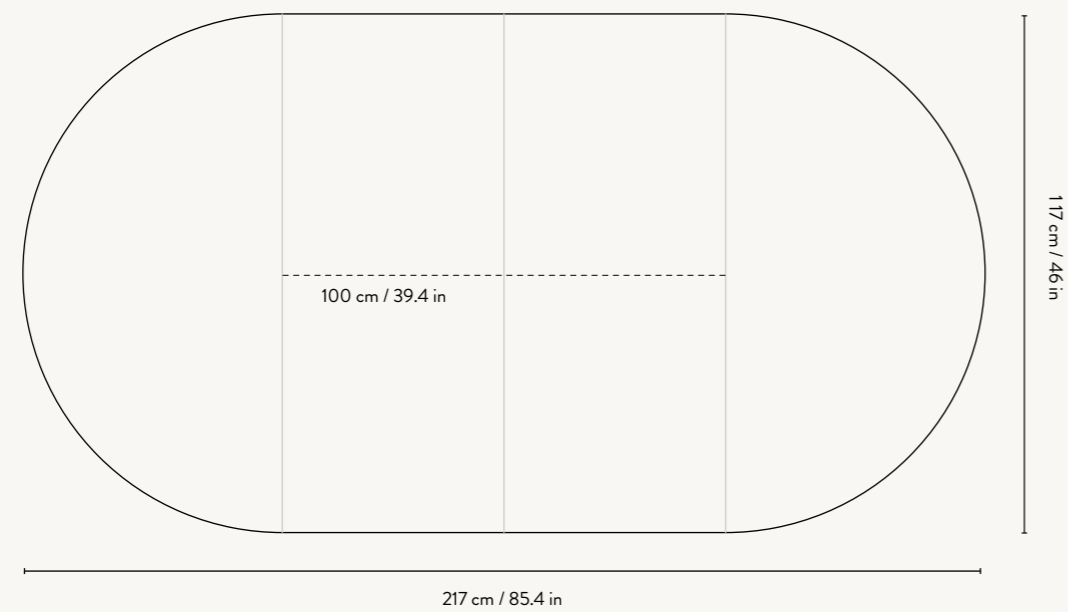

1102762851
White Oiled Oak

1100412812
Black Oiled Oak

BEVEL TABLE EXTENDABLE X 2

Size: Ø: 117 x H: 73 cm
 Ø: 46.1 x H: 28.7 in
 Material: FSC™-certified solid oak.
 Oiled
 Care: Wipe with a damp cloth.
 Do not leave the surface wet
 Info: Extendable with two extensions.
 L: 117-217 cm / L: 46-85.4 in.
 Extra leg provided for when used
 with two extensions.
 Registered design
 Country: Croatia
 Net. weight: 73 kg
 Packsize: 1

1102742851
White Oiled Oak

1100452812
Black Oiled Oak

BEVEL BENCH

Size: H: 45 x W: 90 x D: 35 cm
 H: 17.7 x W: 35.4 x D: 13.8 in
 Material: FSC™-certified solid oak.
 Oiled
 Care: Wipe with a damp cloth.
 Do not leave the surface wet
 Info: Registered design
 Country: Croatia
 Net. weight: 11 kg
 Packsize: 1

Bevel Table Extendable x 1

SIDE VIEW

FRONT VIEW

TOP VIEW

Bevel Table Extendable x 2

SIDE VIEW

FRONT VIEW

TOP VIEW

Bevel Table - Without Extention Plates

Bevel Bench

SIDE VIEW

FRONT VIEW

TOP VIEW

Bevel

SEATING OVERVIEW

BASED UPON HERMAN CHAIR AND 60 CM SEATING SPACE PER PERSON