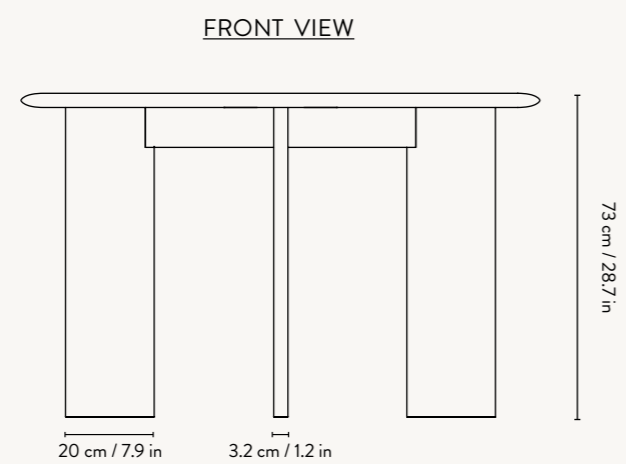

1102762851
White Oiled Oak

1100412812
Black Oiled Oak

BEVEL TABLE EXTENDABLE X 2

Size: Ø: 117 x H: 73 cm
 Ø: 46.1 x H: 28.7 in
 Material: FSC™-certified solid oak.
 Oiled
 Care: Wipe with a damp cloth.
 Do not leave the surface wet
 Info: Extendable with two extensions.
 L: 117-217 cm / L: 46-85.4 in.
 Extra leg provided for when used
 with two extensions.
 Registered design
 Country: Croatia
 Net. weight: 73 kg
 Packsize: 1

1102742851
White Oiled Oak

1100452812
Black Oiled Oak

BEVEL BENCH

Size: H: 45 x W: 90 x D: 35 cm
 H: 17.7 x W: 35.4 x D: 13.8 in
 Material: FSC™-certified solid oak.
 Oiled
 Care: Wipe with a damp cloth.
 Do not leave the surface wet
 Info: Registered design
 Country: Croatia
 Net. weight: 11 kg
 Packsize: 1

Bevel Table Extendable x 1

SIDE VIEW

FRONT VIEW

TOP VIEW

Bevel Table Extendable x 2

SIDE VIEW

FRONT VIEW

TOP VIEW

Bevel Table - Without Extention Plates

Bevel Bench

SIDE VIEW

FRONT VIEW

TOP VIEW

Bevel

SEATING OVERVIEW

BASED UPON HERMAN CHAIR AND 60 CM SEATING SPACE PER PERSON