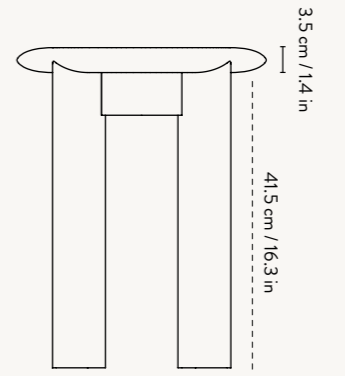

1102762851
White Oiled Oak

1100412812
Black Oiled Oak

BEVEL TABLE EXTENDABLE X 2

Size: Ø: 117 x H: 73 cm
 Ø: 46.1 x H: 28.7 in
 Material: FSC™-certified solid oak.
 Oiled
 Care: Wipe with a damp cloth.
 Do not leave the surface wet
 Info: Extendable with two extensions.
 L: 117-217 cm / L: 46-85.4 in.
 Extra leg provided for when used
 with two extensions.
 Registered design
 Country: Croatia
 Net. weight: 73 kg
 Packsize: 1

1102742851
White Oiled Oak

1100452812
Black Oiled Oak

BEVEL BENCH

Size: H: 45 x W: 90 x D: 35 cm
 H: 17.7 x W: 35.4 x D: 13.8 in
 Material: FSC™-certified solid oak.
 Oiled
 Care: Wipe with a damp cloth.
 Do not leave the surface wet
 Info: Registered design
 Country: Croatia
 Net. weight: 11 kg
 Packsize: 1

Bevel Table Extendable x 1

SIDE VIEW

FRONT VIEW

TOP VIEW

Bevel Table Extendable x 2

SIDE VIEW

FRONT VIEW

TOP VIEW

Bevel Table - Without Extention Plates

Bevel Bench

SIDE VIEW

FRONT VIEW

TOP VIEW

Bevel

SEATING OVERVIEW

BASED UPON HERMAN CHAIR AND 60 CM SEATING SPACE PER PERSON