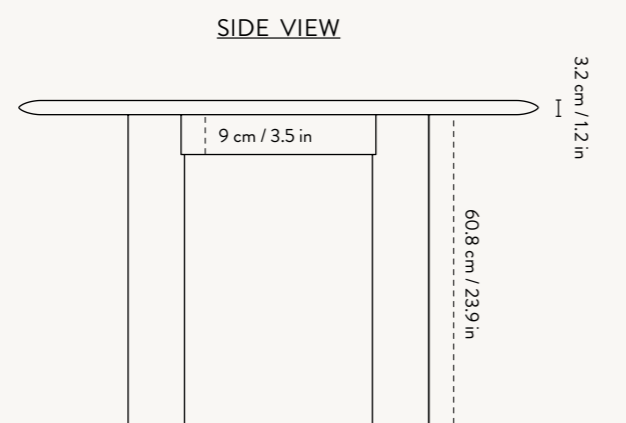

1102762851
White Oiled Oak

1100412812
Black Oiled Oak

BEVEL TABLE EXTENDABLE X 2

Size: Ø: 117 x H: 73 cm
 Ø: 46.1 x H: 28.7 in
 Material: FSC™-certified solid oak.
 Oiled
 Care: Wipe with a damp cloth.
 Do not leave the surface wet
 Info: Extendable with two extensions.
 L: 117-217 cm / L: 46-85.4 in.
 Extra leg provided for when used
 with two extensions.
 Registered design
 Country: Croatia
 Net. weight: 73 kg
 Packsize: 1

1102742851
White Oiled Oak

1100452812
Black Oiled Oak

BEVEL BENCH

Size: H: 45 x W: 90 x D: 35 cm
 H: 17.7 x W: 35.4 x D: 13.8 in
 Material: FSC™-certified solid oak.
 Oiled
 Care: Wipe with a damp cloth.
 Do not leave the surface wet
 Info: Registered design
 Country: Croatia
 Net. weight: 11 kg
 Packsize: 1

Bevel Table Extendable x 1

SIDE VIEW

FRONT VIEW

TOP VIEW

Bevel Table Extendable x 2

SIDE VIEW

FRONT VIEW

TOP VIEW

Bevel Table - Without Extention Plates

Bevel Bench

SIDE VIEW

FRONT VIEW

TOP VIEW

Bevel

SEATING OVERVIEW

BASED UPON HERMAN CHAIR AND 60 CM SEATING SPACE PER PERSON