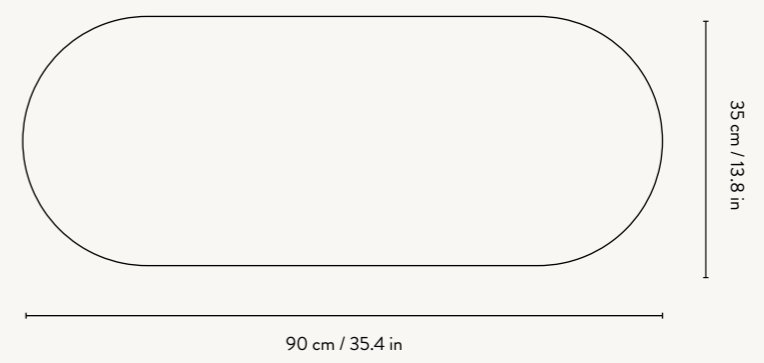

1102762851
White Oiled Oak

1100412812
Black Oiled Oak

BEVEL TABLE EXTENDABLE X 2

Size: Ø: 117 x H: 73 cm
 Ø: 46.1 x H: 28.7 in
 Material: FSC™-certified solid oak.
 Oiled
 Care: Wipe with a damp cloth.
 Do not leave the surface wet
 Info: Extendable with two extensions.
 L: 117-217 cm / L: 46-85.4 in.
 Extra leg provided for when used
 with two extensions.
 Registered design
 Country: Croatia
 Net. weight: 73 kg
 Packsize: 1

1102742851
White Oiled Oak

1100452812
Black Oiled Oak

BEVEL BENCH

Size: H: 45 x W: 90 x D: 35 cm
 H: 17.7 x W: 35.4 x D: 13.8 in
 Material: FSC™-certified solid oak.
 Oiled
 Care: Wipe with a damp cloth.
 Do not leave the surface wet
 Info: Registered design
 Country: Croatia
 Net. weight: 11 kg
 Packsize: 1

Bevel Table Extendable x 1

SIDE VIEW

FRONT VIEW

TOP VIEW

Bevel Table Extendable x 2

SIDE VIEW

FRONT VIEW

TOP VIEW

Bevel Table - Without Extention Plates

Bevel Bench

SIDE VIEW

FRONT VIEW

TOP VIEW

Bevel

SEATING OVERVIEW

BASED UPON HERMAN CHAIR AND 60 CM SEATING SPACE PER PERSON