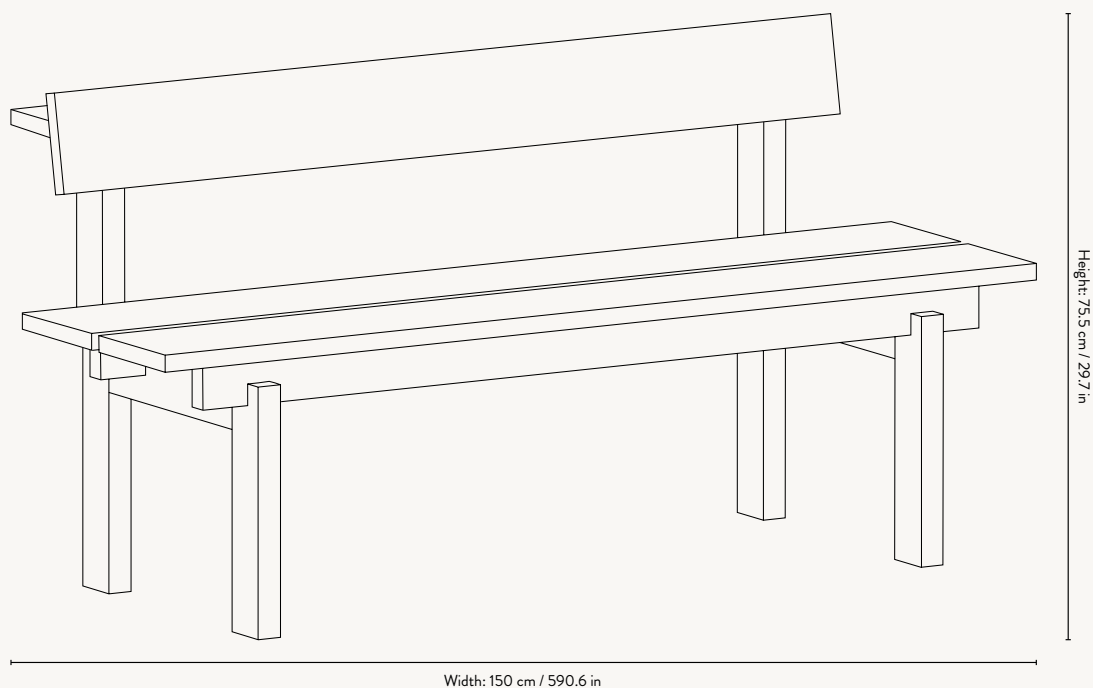

PEKA BENCH

PRODUCT INFO

ferm
L I V I N G

Peka BENCH

Enjoy a moment of stillness with the Peka Bench. Made from sustainable, FSC-certified Accoya-treated pine wood, the Peka Bench is ideal for outdoor use, as the 100% non-toxic treatment makes it especially resistant to external factors without the need for additional treatment, maintaining the beautiful, raw appearance of the wood over time. Behind the backrest you'll find a narrow shelf, making it the perfect spot to enjoy a cup of tea or cold lemonade in great company. Due to the nature of the wood and the Accoya treatment, a grey look may occur. This can increase over time due to wind and weather.

SIZE: H: 75.5 X W: 59.0 X D: 150.0 CM / H: 29.7 X W: 23.2 X D: 59.0 IN. **SEAT HEIGHT:** 44 CM / 17.3 IN · **MATERIAL:** FSC-CERTIFIED ACCOYA RADIATA PINEWOOD · **CARE:** WE RECOMMEND THAT YOU BRUSH AND WASH YOUR FURNITURE DURING THE SEASON · **WARNING:** YOU MAY EXPERIENCE GREY AREAS IN THE WOOD DUE TO THE ACCOYA TREATMENT AND THE NATURALNESS OF THE WOOD. WHEN STANDING OUTSIDE, THE WOOD WILL TURN MORE GREY BY TIME **INFO:** THE ACCOYA TREATMENT MAKES THE WOOD FROST, WATER AND FUNGUS RESISTANT. **DELIVERED FLATPACKED AND UNASSEMBLED · REGISTERED DESIGN · NET. WEIGHT: 21 KG · PACKSIZE: 1**

Peka Bench

Made from
Recycled
Plastic
Bottles

1104263781
Natural

SIZE: H: 755 X W: 590 X D: 1500 CM / H: 297.2 X W: 232.3 X D: 590.6 IN. **SEAT HEIGHT:** 44 CM / 17.3 IN · **MATERIAL:** FSC-CERTIFIED ACCOYA RADIATA PINEWOOD · **CARE:** WE RECOMMEND THAT YOU BRUSH AND WASH YOUR FURNITURE DURING THE SEASON · **WARNING:** YOU MAY EXPERIENCE GREY AREAS IN THE WOOD DUE TO THE ACCOYA TREATMENT AND THE NATURALNESS OF THE WOOD. WHEN STANDING OUTSIDE, THE WOOD WILL TURN MORE GREY BY TIME **INFO:** THE ACCOYA TREATMENT MAKES THE WOOD FROST, WATER AND FUNGUS RESISTANT. DELIVERED FLATPACKED AND UNASSEMBLED · **REGISTERED DESIGN** · **NET. WEIGHT:** 21 KG · **PACKSIZE:** 1