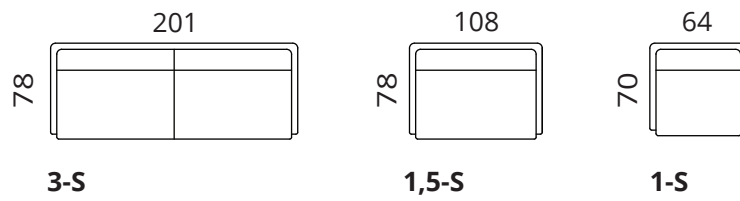

oak
metal: black

ADDITIONAL INFORMATION

cover removable from the back cushions

SOFTREND

www.softrend.ee

Dimensions

Details

All measurements in centimetres