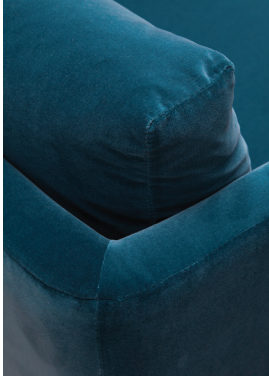

Product information

FRAME

solid wood and plywood frame; zigzag springs

SEAT CUSHION

polyurethane foam; fixed seat cushions

BACK CUSHIONS

feather filling

LEGS

oak
metal: black

ADDITIONAL INFORMATION

cover removable from the back cushions

SOFTREND

www.softrend.ee

Dimensions

Details

All measurements in centimetres