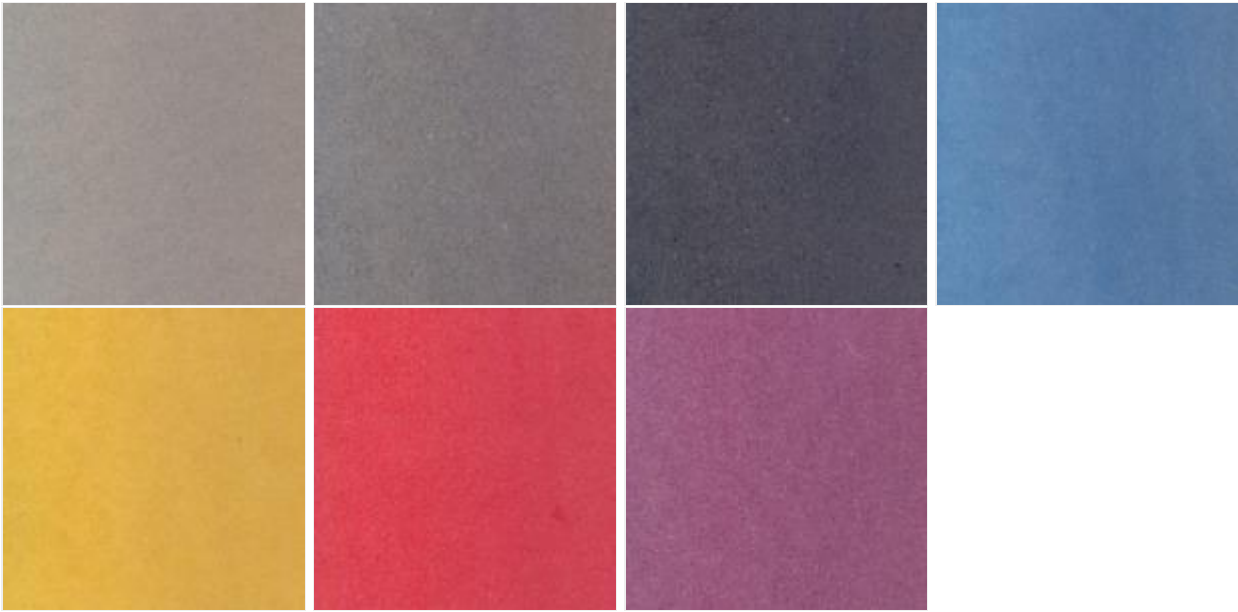

Valchromat® choice of colour :

Veneer:

Metal frame choice of colour: