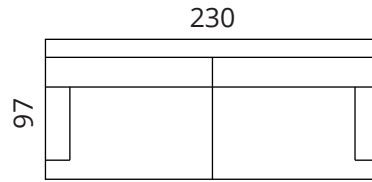

Dimensions

2,5-S

All measurements in centimetres