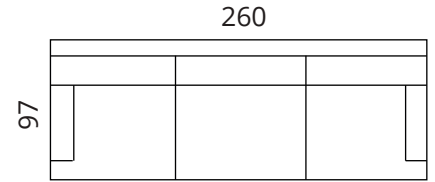

3-S

All measurements in centimetres