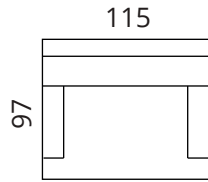

LEGS

ash, tones: oak, wenge

ADDITIONAL INFORMATION

fully removable cover, 100% cotton under-fabric

SOFTREND

www.softrend.ee

Dimensions

1-S

1,5-S

2,5-S

3-S

1-F

All measurements in centimetres