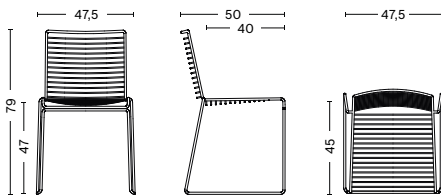

HEE DINING CHAIR

PRODUCT FACT SHEET

HAY

HEE DINING CHAIR

DESIGN BY HEE WELLING, 2005

The philosophy behind the Hee Series was to take an archetypal chair and perfect it down to the last detail while cutting the essentials to the bone. The goal was to create a contemporary chair to fit into a wide range of contexts. The attempt was a great success, resulting in the pragmatic and easily decoded Hee series. Like a line drawing, it wraps metres of metal wire into neat, straight lines in three versions: bar stool, lounge chair and dining chair. Stackable and weatherproof, the wide assortment of colours and designs make Hee suitable for numerous indoor and outdoor contexts, such as bars and restaurants, as well as public spaces and home environments.

DIMENSIONS

WIDTH 47,5 CM | 18.75"

DEPTH 50 CM | 20"

HEIGHT 79 CM | 31"

SEAT HEIGHT 47 CM | 18.50"

SEAT WIDTH 40 CM | 15.75"

MATERIALS

FRAME

DIMENSIONS

WIDTH 43 CM | 17"
DEPTH 39 CM | 15.25"
HEIGHT 3 CM | 1.25"

MATERIALS

OUTDOOR FABRIC
Solution dyed Olefin, Teflon® Water Repellent.

FOAM
30 mm Polyurethane foam.

BACKING
Black anti-slip recycled PET with biobased natural rubber coating.