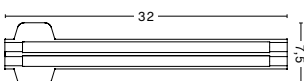

ACCESSORIES

FLOOR LINKING DEVICE

Grey plastic. Please note, the linking device is not pre-mounted to the frame.