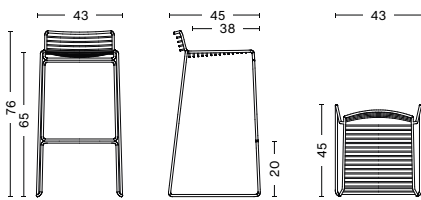

HEE BAR STOOL

PRODUCT FACT SHEET

HEE BAR STOOL

DESIGN BY HEE WELLING, 2005

The absence of superfluous details in the Hee Bar Stool seems even more pronounced by its height and the presence of long slender legs. The ultimate in elemental design, this versatile bar/counter stool has a simple, uncluttered expression with excellent stability. Stackable and weather-proof, the Hee Bar Stool can be used in outdoor surroundings, as well as inside restaurants, bars and in the home.

DIMENSIONS

HEE BAR STOOL LOW
WIDTH 43 CM | 17"
DEPTH 45 CM | 17.75"
HEIGHT 76 CM | 30"
SEAT HEIGHT 65 CM | 25.50"
SEAT WIDTH 38 CM | 15"

HEE BAR STOOL HIGH
WIDTH 43 CM | 17"
DEPTH 45 CM | 17.75"
HEIGHT 86 CM | 33.75"
SEAT HEIGHT 75 CM | 29.50"
SEAT WIDTH 38 CM | 15"

DIMENSIONS

WIDTH 36 CM | 14.25"
DEPTH 33 CM | 13"
HEIGHT 3 CM | 1.25"

MATERIALS

OUTDOOR FABRIC
Solution dyed Olefin, Teflon® Water Repellent.

FOAM
30 mm Polyurethane foam.

BACKING
Black anti-slip recycled PET with biobased natural rubber coating.