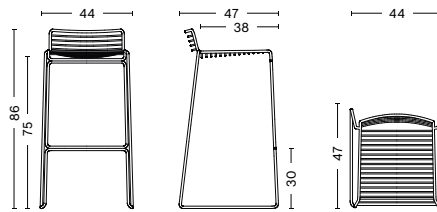

HEE BAR STOOL

PRODUCT FACT SHEET

HEE BAR STOOL

DESIGN BY HEE WELLING, 2005

The absence of superfluous details in the Hee Bar Stool seems even more pronounced by its height and the presence of long slender legs. The ultimate in elemental design, this versatile bar/counter stool has a simple, uncluttered expression with excellent stability. Stackable and weather-proof, the Hee Bar Stool can be used in outdoor surroundings, as well as inside restaurants, bars and in the home.

DIMENSIONS

HEE BAR STOOL LOW
WIDTH 43 CM | 17"
DEPTH 45 CM | 17.75"
HEIGHT 76 CM | 30"
SEAT HEIGHT 65 CM | 25.50"
SEAT WIDTH 38 CM | 15"

HEE BAR STOOL HIGH
WIDTH 43 CM | 17"
DEPTH 45 CM | 17.75"
HEIGHT 86 CM | 33.75"
SEAT HEIGHT 75 CM | 29.50"
SEAT WIDTH 38 CM | 15"

DIMENSIONS

WIDTH 36 CM | 14.25"
DEPTH 33 CM | 13"
HEIGHT 3 CM | 1.25"

MATERIALS

OUTDOOR FABRIC
Solution dyed Olefin, Teflon® Water Repellent.

FOAM
30 mm Polyurethane foam.

BACKING
Black anti-slip recycled PET with biobased natural rubber coating.