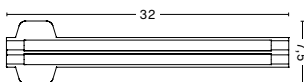

ACCESSORIES

FLOOR LINKING DEVICE

Grey plastic. Please note, the linking device is not premounted to the frame.