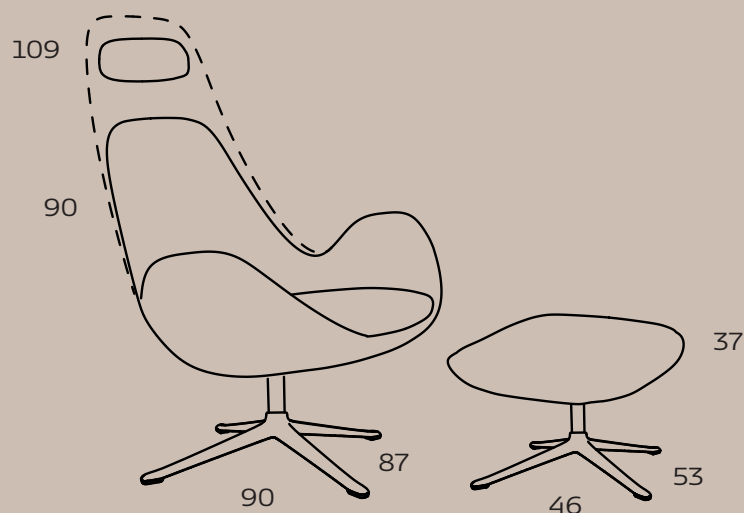

FLEXLUX

Embrace your Space

Ghost chair

PRICELIST & PRODUCT SHEET

Specifications of Ghost

The Ghost armchair has a light, organic appearance. In combination with the shapes of the chair and the metal swivel base, we designed an icon with an exclusive look. You find this elegant model both in a high and a low back version. Both have each their expression and make daily living a bit more exclusive.

Design elements

4 Combinations

Available in fabric and leather

How to design

1. Choose design:
Ghost Low: 100 1300
Ghost High: 100 1310
2. Choose fabric or leather
3. Choose legs

Dimensions

Picture on fronpage: Ghost High 1001310 + footrest 1001350, Nature 0724 Chestnut Brown, Polished Alu base 065. Ghost Low 1001300 + footrest 1001350, Bormio 1220 Soft Grey, Matt black base 060. Ghost Low 1001300, Re-Born 1291 Steel Grey, Polished Alu base 065.