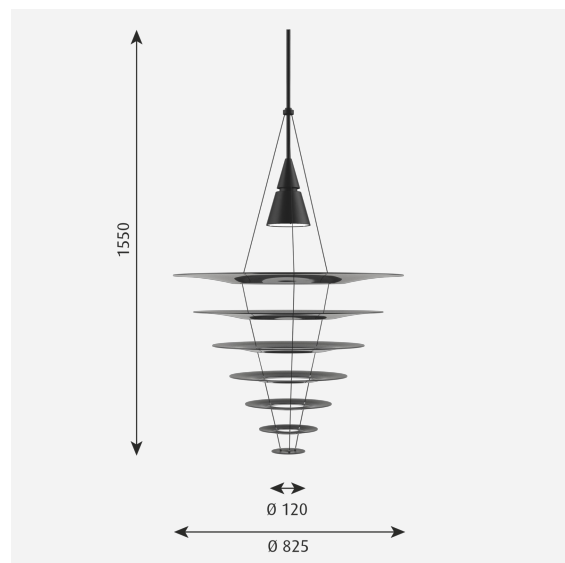

Product info

Mounting

Suspension type: Cable 5x0,75mm² & wire. Canopy: Yes. Cable length: 4m.

Finish

Aluminium coloured or black wet painted, aluminium. Shades: White or black acrylic.

Materials

Cone and pendant tube: Wet painted aluminium. Wire: Stainless steel. Shades: Acrylic.

Sizes and weights

Width x Height x Length (mm) | 825 x 5500 x 825 Max 10.0 kg

Class

Ingress protection IP20. Electric shock protection I w. ground.

Light source

LED 3000K 57W
Lumen: 3401

Product family

Product variants

Colour	Cable type	Light source	Lumen
● Black	BLK PL	LED 3000K 57W	3401
● Br. alu	TRANSP CABLE		5883