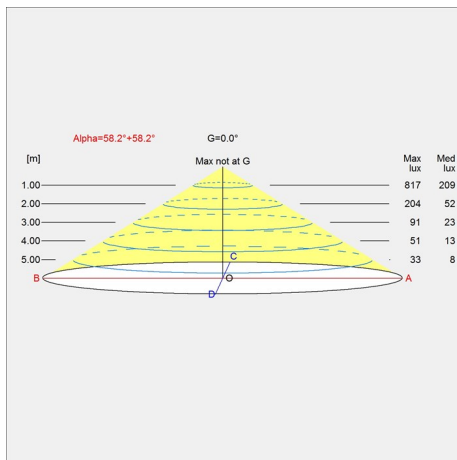

Design

Shoichi Uchiyama

Weight

Min: 10.045 kg Max: 8.476 kg

Finish

Black, Br. alu

Light distribution diagrams

Cartesian