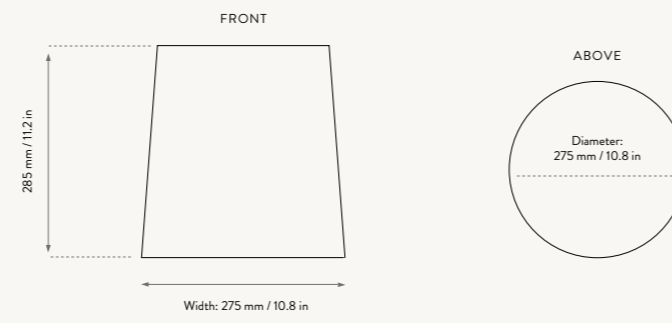

ECLIPSE LAMPSHADE - MEDIUM