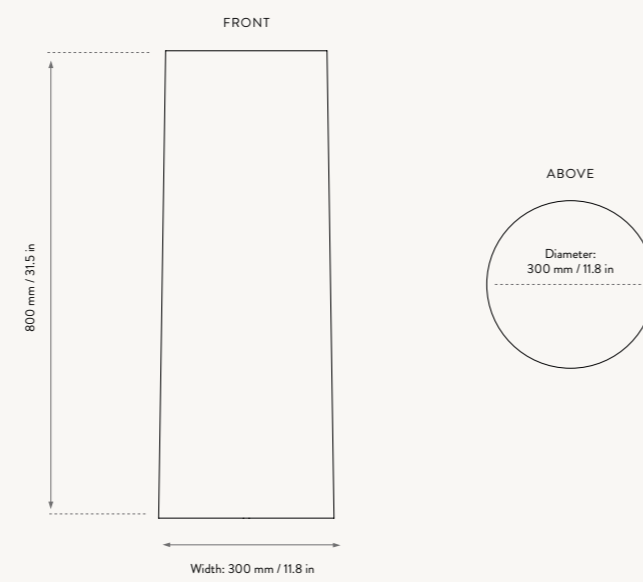

ECLIPSE LAMPSHADE - LONG