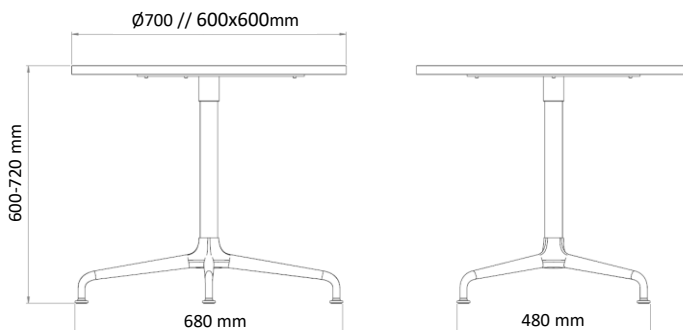

### TABLE VERSION

Order item - look for part number in the pricelist.

The series consists of the following:

BEETLE TABLE // LOUNGE & DINING HEIGHT // Ø75, Ø90, 60x60, 75x75

#### MEASUREMENT - L x W x H mm

Lounge table height: 600 mm

Dining table height: 720 mm

Table top round: Ø70 (max)

Table top square: 60x60 (max)

Table top thickness Marble: 20 mm

Cross size: 480x480 mm

Column thickness: 50 mm