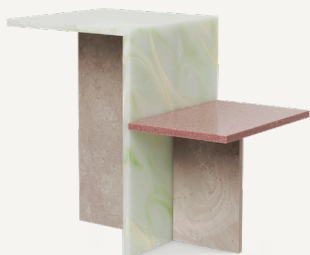

100187651
Multi

DISTINCT SIDE TABLE - ACRYLIC

Size:	H: 50 x W: 59.5 x D: 35 cm H: 19.7 x W: 23.4 x D: 13.8 in	Recommended retail price
Material:	Acrylic stone	
Care:	Wipe with a damp cloth. Do not leave the surface wet	EUR 1,085 DKK 7,999
Info:	Registered design	SEK 11,425
Country:	China	NOK 11,425
Net. weight:	15.7 kg	GBP 1,045
Packsize:	1	USD 1,479

1005342762
Travertine

DISTINCT SIDE TABLE - TRAVERTINE

Size:	H: 50 x W: 35 x D: 59.5 cm H: 19.7 x W: 13.8 x D: 23.4 in	Recommended retail price
Material:	Travertine	
Care:	Wipe with a damp cloth. Do not leave the surface wet	EUR 1,085 DKK 7,999
Info:	Registered design	SEK 11,425
Country:	Portugal	NOK 11,425
Net. weight:	16 kg	GBP 1,045
Packsize:	1	USD 1,479

1005362762
Travertine

DISTINCT COFFEE TABLE - TRAVERTINE

Size:	H: 35 x W: 100 x D: 55 cm H: 13.8 x W: 39.4 x D: 21.7 in	Recommended retail price
Material:	Travertine	
Care:	Wipe with a damp cloth. Do not leave the surface wet	EUR 1,355 DKK 9,999
Info:	Registered design	SEK 14,285
Country:	Portugal	NOK 14,285
Net. weight:	50 kg	GBP 1,309
Packsize:	1	USD 1,849

POUF ROUND

Size:	Ø: 47.5 x H: 45 cm Ø: 18.7 x H: 17.7 in	Recommended retail price
Material:	Polyurethane foam on wooden inner structure	Faded Velvet / Hot Madison / Tonus
Care:	Please see page XXX for care and maintenance instructions	EUR 679 / 815 / 949 DKK 4,999 / 5,999 / 6,999
Info:	Registered design	SEK 7,139 / 8,569 / 9,999
Country:	Lithuania	NOK 7,139 / 8,569 / 9,999
Net. weight:	9.2 kg	GBP 655 / 785 / 915
Packsize:	1	USD 925 / 1,109 / 1,295