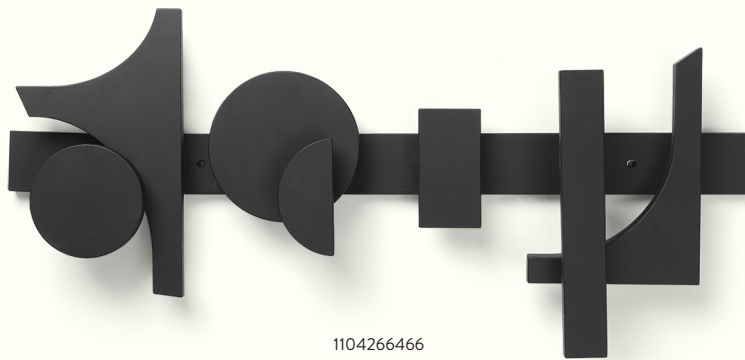

Cupe Wall Rack

Adorn your hallway with the sculptural and unconventional Cupe Wall Rack. Made from solid, black lacquered FSC™-certified beech wood, the unique rack consists of a composition of various artistic geometric shapes from which you can effortlessly hang bags, coats and hats.

1104266466
BLACK

CUPE WALL RACK: SIZE: H: 33.4 X W: 73 X D: 7 CM, H: 13.1 X W: 28.7 X D: 2.8 IN · NET. WEIGHT: 1.8 KG · PACKSIZE: 1
MATERIAL: FSC™-CERTIFIED BEECH WOOD. BLACK LACQUERED · CARE: WIPE WITH A DAMP CLOTH · COUNTRY OF ORIGIN: BOSNIA AND HERZEGOVINA