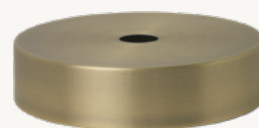

COLLECT - ANGLE SHADE

Size:	Ø: 58 x H: 10.5 cm Ø: 22.8 x H: 4.1 in	Recommended retail price	
Material:	Powder coated iron. White inside lampshade	EUR	269
Care:	Wipe with a dry cloth	DKK	1.999
Country:	China	SEK	2.855
Net. weight:	1.5 kg	NOK	2.855
Packsize:	1	GBP	249
		USD	369

Fits Collect Pendant

5127
Light Grey

100301693
Cashmere

5126
Brass

5146
Black

Fits Collect Pendants

100302102
Light Grey

100302693
Cashmere

5145
Brass

5124
Black

COLLECT - DISC SHADE

Size:	Ø: 12 x H: 7 cm Ø: 4.7 x H: 2.8 in	Recommended retail price	
Material:	Powder coated iron. Brass plated iron. White inside lampshade	EUR	65
Care:	Wipe with a damp cloth	DKK	499
Info:	Registered design	SEK	715
Country:	China	NOK	715
Net. weight:	0.2 kg	GBP	59
Packsize:	2	USD	89