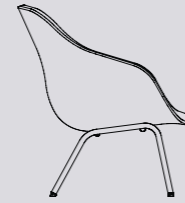

Lounge

In line with the rest of the collection, the AAL series offers inviting furniture with uncluttered, yet distinct designs. The About A Lounge Chair is available in a low-backed version with or without soft quilted upholstery, or a high-backed version with a more open, spacious composition. The About a Lounge Sofa features curvy lines and an organic expression, inviting close, intimate meetings at the same time as offering an open, welcoming structure, while the About A Lounge Ottoman can be used to supplement the AAL as well as standing alone as an extra seat.

AAL 81
W76 x D73 x H81/SH36 cm

AAL 81 SOFT / SOFT DUO
W76 x D73 x H81/SH36 cm

AAL 82
W76 x D73 x H81/SH36 cm

AAL 82 SOFT / SOFT DUO
W76 x D73 x H81/SH36 cm

AAS 32 LOW
W47 x D43 x H75/SH65 cm

AAS 32 HIGH
W50 x D46 x H85/SH75 cm

AAS 33 LOW UPHOLSTERY
W47 x D43 x H75/SH65 cm

AAS 33 HIGH UPHOLSTERY
W50 x D46 x H85/SH75 cm

AAS 38 LOW
W47 x D45 x H76/SH64 cm

AAL 83
W76 x D73 x H81/SH36 cm

AAL 83 SOFT / SOFT DUO
W76 x D73 x H81/SH36 cm