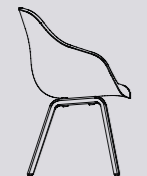

AAC 123 SOFT / SOFT DUO
W62 x D59,5 x H86/SH47,5 cm