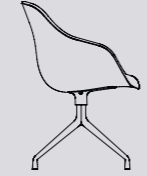

Lounge

In line with the rest of the collection, the AAL series offers inviting furniture with uncluttered, yet distinct designs. The About A Lounge Chair is available in a low-backed version with or without soft quilted upholstery, or a high-backed version with a more open, spacious composition. The About a Lounge Sofa features curvy lines and an organic expression, inviting close, intimate meetings at the same time as offering an open, welcoming structure, while the About A Lounge Ottoman can be used to supplement the AAL as well as standing alone as an extra seat.

AAC 27 SOFT
W59 x D52 x H79/SH46 cm

AAC 50
W69 x D69 x H74,5-87,5/
SH42,4-55,4 cm

AAC 51 UPHOLSTERY
W69 x D69 x H74,5-87,5/
SH42,4-55,4 cm

AAC 52
W69 x D69 x H74,5-87,5/
SH42,4-55,4 cm

AAC 53 UPHOLSTERY
W69 x D69 x H74,5-87,5/
SH42,4-55,4 cm

AAC 212
W59 x D54 x H82/SH46,5 cm

AAC 213 UPHOLSTERY
W59 x D54 x H82/SH46,5 cm

AAC 213 SOFT
W59 x D54 x H82/SH46,5 cm

AAC 220
W59 x D54 x H82/SH46,5 cm

AAC 53 SOFT
W69 x D69 x H74,5-87,5/
SH42,4-55,4 cm

AAC 121
W62 x D59,5 x H86/SH47,5 cm