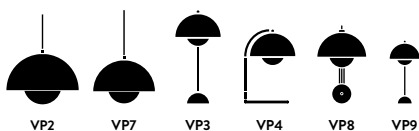

Related products