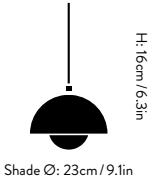

Flowerpot^{VP1}

Verner Panton

1968