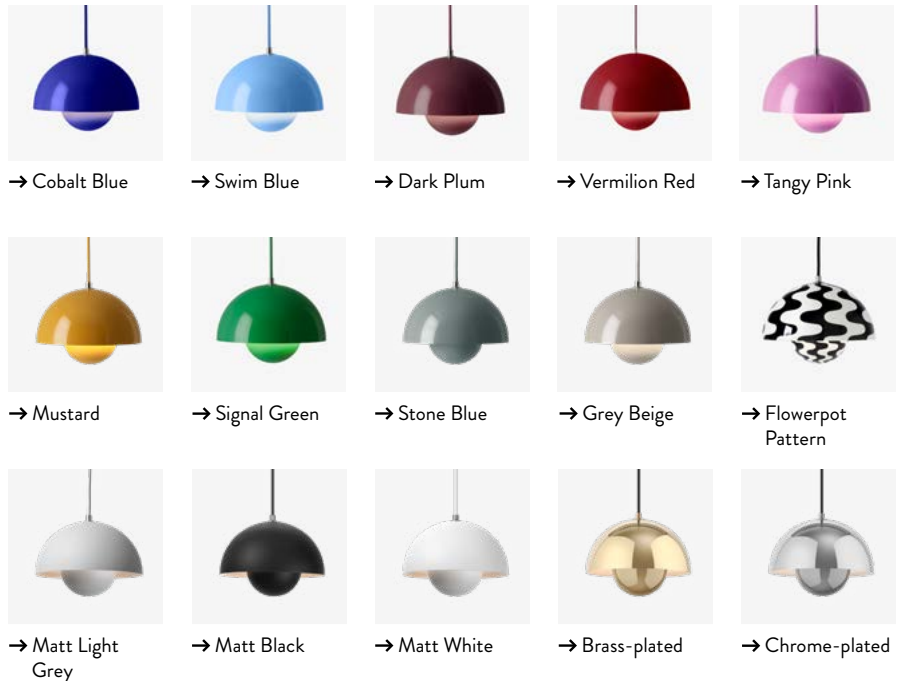

Flowerpot^{VP1}

Verner Panton

1968

Product category

Pendant

Environment

Indoor

Material

Lacquered metal with fabric cord.

Production process

The two shades are made from deep drawn metal.

Dimensions

Ø: 23cm / 9.1in, H: 16cm / 6.3in

Packaging dimensions

H: 15.0cm / 5.9in, W: 24.5cm / 9.6in,
D: 25.0cm / 9.8in

Colli quantity

2 pc

Weight

Product: 0.95 kg / Incl. packaging: 1.24 kg.

Voltage

220-240V - 50Hz.

Light source

E27 Max 40 Watt. Bulb is not included.

Certifications

Canopy

Included

Cord length

300cm / 118.1in

Cleaning Instructions

Clean with soft dry cloth. Always switch off the electricity supply before cleaning.

→ Stock item

Cobalt Blue (RAL 5002), Swim Blue (PT 16-4132 TPG), Dark Plum (PT 19-1617 TPG), Grey Beige (NCS S 4005-Y20R), Vermilion Red (RAL 3002), Mustard (NCS S 3060-Y10R), Tangy Pink (RAL 4003), Matt Black (RAL 9017), Matt Light Grey (PT 3U), Matt White (RAL 9003), Stone Blue (NCS S 6005-B80G), Flowerpot Pattern, Brass-plated, Chrome-plated, Signal Green (RAL6032). Due to variation in material, a slight tone difference may occur.

Related products

&Tradition®