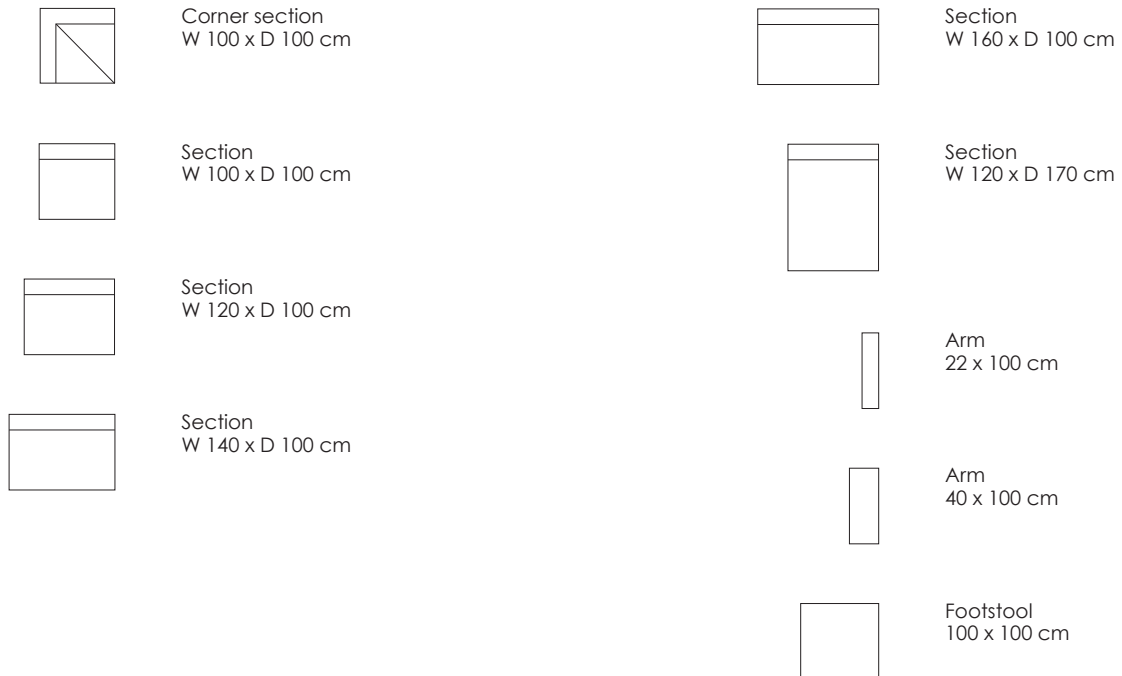

Model Block · Design by Jens Juul Eilersen

Arm height: 53/45 cm · Arm width: 22/40 cm · Total depth (frame): 100/170 cm · Seat height: 40 cm · Total height (frame): 66 cm

Corner section
W 100 x D 100 cm

Section
W 160 x D 100 cm

Section
W 100 x D 100 cm

Section
W 120 x D 170 cm

Section
W 120 x D 100 cm

Arm
22 x 100 cm

Section
W 140 x D 100 cm

Arm
40 x 100 cm

Footstool
100 x 100 cm

Scale 1:100
All overall dimensions correspond to frame sizes.
The drawings are not a detailed expression of how the final furniture appears.

Model Block · Design by Jens Juul Eilersen

Arm height: 53/45 cm · Arm width: 22 /40 cm · Total depth (frame): 100/170 cm · Seat height: 40 cm · Total height (frame): 66 cm

Scale 1:100
All overall dimensions correspond to frame sizes.
The drawings are not a detailed expression of how the final furniture appears.