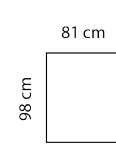

Foot rest **1760**

Foot rest

Combination **0011**