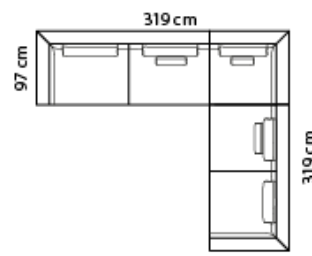

Chaiselong+3 seater
Metal legs

Combination **0041**

3 seater+chaiselong
Metal legs

Combination **0211**

2,5 seater+corner+2,5 seater
M3: 2,67

Combination **0221**

3 seater+corner+3 seater
M3: 3,05

Combination **9011**

Open-end+2,5 seater
Metal legs

Combination **9021**

2,5 seater+Open-end
Metal legs

Combination **9031**

Open-end+3 seater
Metal legs

Combination **9041**

3 seater+Open-end
Metal legs

Combination **9211**