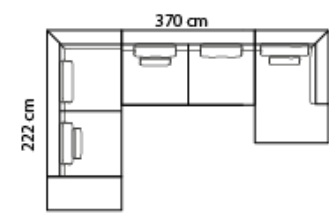

Open-end+2,5 seater
Metal legs

Combination **9021**

2,5 seater+Open-end
Metal legs

Combination **9031**

Open-end+3 seater
Metal legs

Combination **9041**

3 seater+Open-end
Metal legs

Combination **9211**

Open-end+2,5 seat.+Chaiselong
M3: 3,27

Combination **9221**

Chaiselong+2,5 seat.+Open-end
M3: 3,27

Additional cushions

Large **100 0026**

Back cushion for 3-seater
M3: 0,12

Deco cushions

100 0024