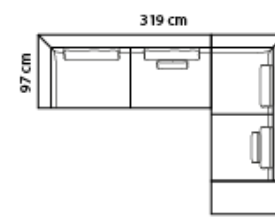

Open-end+2,5 seater
Metal legs

Combination **9021**

2,5 seater+Open-end
Metal legs

Combination **9031**

Open-end+3 seater
Metal legs

Combination **9041**

3 seater+Open-end
Metal legs

Combination **9211**

Open-end+2,5 seat.+Chaiselong
M3: 3,27

Combination **9221**

Chaiselong+2,5 seat.+Open-end
M3: 3,27

Additional cushions

Large **100 0026**

Back cushion for 3-seater
M3: 0,12

Deco cushions

100 0024