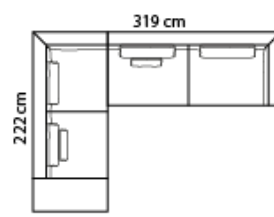

Chaiselong+3 seater
Metal legs

Combination **0041**

3 seater+chaiselong
Metal legs

Combination **0211**

2,5 seater+corner+2,5 seater
M3: 2,67

Combination **0221**

3 seater+corner+3 seater
M3: 3,05

Combination **9011**

Open-end+2,5 seater
Metal legs

Combination **9021**

2,5 seater+Open-end
Metal legs

Combination **9031**

Open-end+3 seater
Metal legs

Combination **9041**

3 seater+Open-end
Metal legs

Combination **9211**