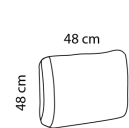

Chaiselong+3 seater
Metal legs

Combination **0041**

3 seater+chaiselong
Metal legs

Combination **0211**

2,5 seater+corner+2,5 seater
M3: 2,67

Combination **0221**

3 seater+corner+3 seater
M3: 3,05

Combination **9011**

Open-end+2,5 seater
Metal legs

Combination **9021**

2,5 seater+Open-end
Metal legs

Combination **9031**

Open-end+3 seater
Metal legs

Combination **9041**

3 seater+Open-end
Metal legs

Combination **9211**

Open-end+2,5 seat.+Chaiselong
M3: 3,27

Combination **9221**

Chaiselong+2,5 seat.+Open-end
M3: 3,27

Additional cushions

Large **100 0026**

Back cushion for 3-seater
M3: 0,12

Deco cushions

100 0024