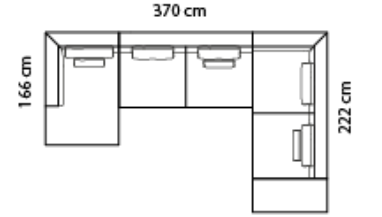

Open-end+2,5 seater
Metal legs

Combination **9021**

2,5 seater+Open-end
Metal legs

Combination **9031**

Open-end+3 seater
Metal legs

Combination **9041**

3 seater+Open-end
Metal legs

Combination **9211**

Open-end+2,5 seat.+Chaiselong
M3: 3,27

Combination **9221**

Chaiselong+2,5 seat.+Open-end
M3: 3,27

Additional cushions

Large **100 0026**

Back cushion for 3-seater
M3: 0,12

Deco cushions

100 0024