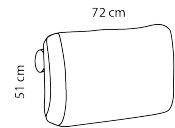

Chaiselong+3 seater
Metal legs

Combination **0041**

3 seater+chaiselong
Metal legs

Combination **0211**

2,5 seater+corner+2,5 seater
M3: 2,67

Combination **0221**

3 seater+corner+3 seater
M3: 3,05

Combination **9011**

Open-end+2,5 seater
Metal legs

Combination **9021**

2,5 seater+Open-end
Metal legs

Combination **9031**

Open-end+3 seater
Metal legs

Combination **9041**

3 seater+Open-end
Metal legs

Combination **9211**

Open-end+2,5 seat.+Chaiselong
M3: 3,27

Combination **9221**

Chaiselong+2,5 seat.+Open-end
M3: 3,27

Additional cushions

Large **100 0026**

Back cushion for 3-seater
M3: 0,12

Deco cushions

100 0024