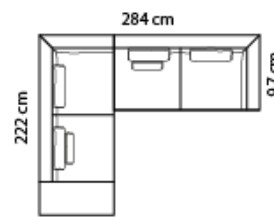

Chaiselong+3 seater
Metal legs

Combination **0041**

3 seater+chaiselong
Metal legs

Combination **0211**

2,5 seater+corner+2,5 seater
M3: 2,67

Combination **0221**

3 seater+corner+3 seater
M3: 3,05

Combination **9011**

Open-end+2,5 seater
Metal legs

Combination **9021**

2,5 seater+Open-end
Metal legs

Combination **9031**

Open-end+3 seater
Metal legs

Combination **9041**

3 seater+Open-end
Metal legs

Combination **9211**