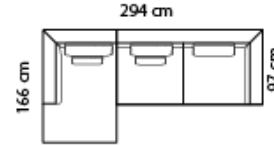

FLEXLUX

Embrace your Space

Sava sofa

PRODUCT SHEET

SAVA

Combination **3221**

3-seater

Combination **2521**

2½-seater

Foot rest **1760**

Foot rest

Combination **0011**

Chaiselong+2,5 seater
Metal legs

Combination **0021**

2,5 seater+chaiselong
Metal legs

Combination **0031**