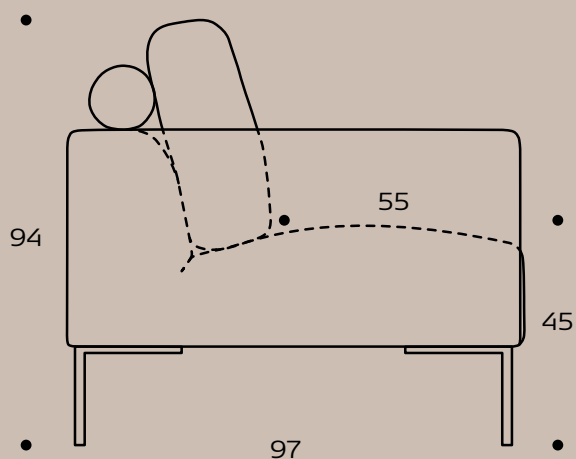

Design elements

14 Combinations

Available in fabric and leather

How to design

1. Choose design 154
2. Choose combination
3. Choose fabric or leather
4. Legs included

Dimensions

Picture on fronpage: Sava 9211, Copparo 1465 Dervit Grey, Black Steel 040 legs.