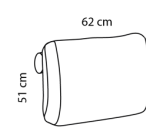

100 0025

M3: 0,11