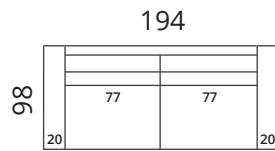

- > choose the position of the corner
- > two different armrest designs to choose from

KT-20
20cm

KT-20K
20cm

1-S

1,5-S

2-F

3-F

2-S

2,5-S

3-S

3,5-S

2C

2,5C

3C

3,5C

1C90