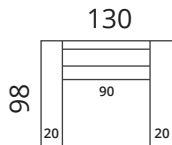

- > choose the position of the corner
- > two different armrest designs to choose from

KT-20
20cm

KT-20K
20cm

1-S

1,5-S

2-F

3-F

2-S

2,5-S

3-S

3,5-S

2C

2,5C

3C

3,5C

1C90

C

1D

2D

3D

2SD

3SD

4SD

All measurements in centimetres