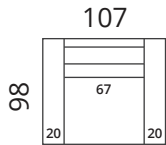

- > choose the position of the corner
- > two different armrest designs to choose from

KT-20
20cm

KT-20K
20cm

1-S

1,5-S

2-F

3-F

2-S

C

1D

2D

3D

2SD

3SD

4SD

All measurements in centimetres