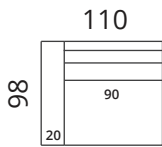

- > choose the position of the corner
- > two different armrest designs to choose from

KT-20
20cm

KT-20K
20cm

1-S

1,5-S

2-F

3-F

2-S

2,5-S

3-S

3,5-S

2C

2,5C

3C

3,5C

1C90

C

1D

2D

3D

2SD

3SD

4SD

All measurements in centimetres