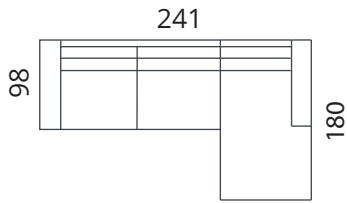

- > choose the position of the corner
- > two different armrest designs to choose from

KT-20
20cm

KT-20K
20cm

1-S

1,5-S

2-F

3-F

2-S

C

1D

2D

3D

2SD

3SD

4SD

All measurements in centimetres

SOFTREND

www.softrend.ee

Example combinations

> choose the position of the corner

2C+1D

2,5C+2D

3C+3D

3,5C+3D