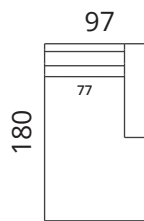

- > choose the position of the corner
- > two different armrest designs to choose from

KT-20
20cm

KT-20K
20cm

1-S

1,5-S

2-F

3-F

2-S

2,5-S

3-S

3,5-S

2C

2,5C

3C

3,5C

1C90

C

1D

2D

3D

2SD

3SD

4SD

All measurements in centimetres