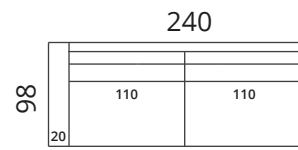

- > choose the position of the corner
- > two different armrest designs to choose from

KT-20
20cm

KT-20K
20cm

1-S

1,5-S

2-F

3-F

2-S

2,5-S

3-S

3,5-S

2C

2,5C

3C

3,5C

1C90

C

1D

2D

3D

2SD

3SD

4SD

All measurements in centimetres