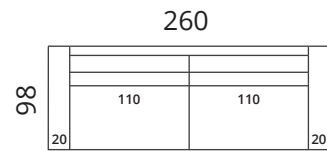

- > choose the position of the corner
- > two different armrest designs to choose from

KT-20
20cm

KT-20K
20cm

1-S

1,5-S

2-F

3-F

2-S

2,5-S

3-S

3,5-S

2C

2,5C

3C

3,5C

1C90