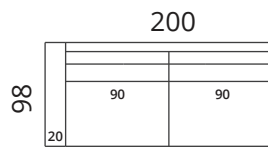

- > choose the position of the corner
- > two different armrest designs to choose from

KT-20
20cm

KT-20K
20cm

1-S

1,5-S

2-F

3-F

2-S

2,5-S

3-S

3,5-S

2C

2,5C

3C

3,5C

1C90

C

1D

2D

3D

2SD

3SD

4SD

All measurements in centimetres