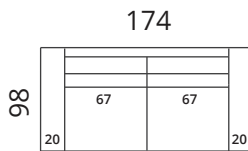

- > choose the position of the corner
- > two different armrest designs to choose from

KT-20
20cm

KT-20K
20cm

1-S

1,5-S

2-F

3-F

2-S

2,5-S

3-S

3,5-S

2C

2,5C

3C

3,5C

1C90

C

1D

2D

3D

2SD

3SD

4SD

All measurements in centimetres