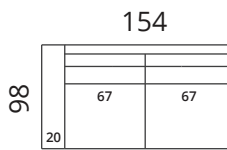

- > choose the position of the corner
- > two different armrest designs to choose from

KT-20
20cm

KT-20K
20cm

1-S

1,5-S

2-F

3-F

2-S

2,5-S

3-S

3,5-S

2C

2,5C

3C

3,5C

1C90

C

1D

2D

3D

2SD

3SD

4SD

All measurements in centimetres