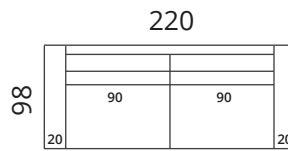

Newman

Dimensions

- > choose the position of the corner
- > two different armrest designs to choose from

3-S

All measurements in centimetres

SOFTREND

www.softrend.ee