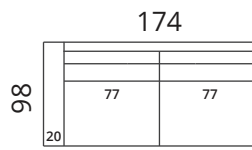

- > choose the position of the corner
- > two different armrest designs to choose from

KT-20
20cm

KT-20K
20cm

1-S

1,5-S

2-F

3-F

2-S

2,5-S

3-S

3,5-S

2C

2,5C

3C

3,5C

1C90

C

1D

2D

3D

2SD

3SD

4SD

All measurements in centimetres