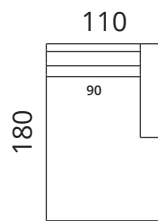

- > choose the position of the corner
- > two different armrest designs to choose from

KT-20
20cm

KT-20K
20cm

1-S

1,5-S

2-F

3-F

2-S

2,5-S

3-S

3,5-S

2C

2,5C

3C

3,5C

1C90

C

1D

2D

3D

2SD

3SD

4SD

All measurements in centimetres

All measurements in centimetres