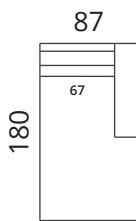

- > choose the position of the corner
- > two different armrest designs to choose from

KT-20
20cm

KT-20K
20cm

1-S

1,5-S

2-F

3-F

2-S

2,5-S

3-S

3,5-S

2C

2,5C

3C

3,5C

1C90

C

1D

2D

3D

2SD

3SD

4SD

All measurements in centimetres

All measurements in centimetres