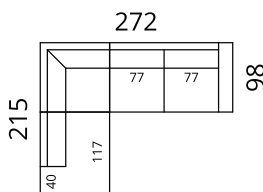

Newman

Dimensions

* Additional legs in the middle

Height: 82 cm · Depth: 98 cm · Seat height: 44 cm · Seat depth: 60 cm · Armrest width: 20 cm · Armrest height: 62 cm · Leg height: 12/15 cm

> All measurements in centimetres

SOFTREND

Newman

Dimensions

S02-1DL2CR

S02-2DL25CR

S02-3DL3CR

S02-3DL35CR

S02-2CL1DR

S02-25CL2DR

S02-3CL3DR

S02-35CL3DR

S02-3DL1C90R

S02-2SDLC25CR

S02-3SDLC3CR

S02-4SDLC35CR

S02-1C90L3DR

S02-25CLC2SDR

S02-3CLC3SDR

S02-35CLC4SDR

S02-4SDLC4SDR

Newman

Dimensions

S02-1C90LC3CR

S02-3CLC1C90R