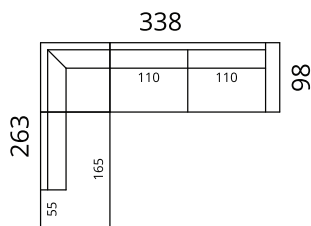

Newman

Dimensions

* Additional legs in the middle

Height: 82 cm · Depth: 98 cm · Seat height: 44 cm · Seat depth: 60 cm · Armrest width: 20 cm · Armrest height: 62 cm · Leg height: 12/15 cm

> All measurements in centimetres

SOFTREND

Newman

Dimensions

S02-1DL2CR

S02-2DL25CR

S02-3DL3CR

S02-3DL35CR

S02-2CL1DR

S02-25CL2DR

S02-3CL3DR

S02-35CL3DR

S02-3DL1C90R

S02-2SDLC25CR

S02-3SDLC3CR

S02-4SDLC35CR

S02-1C90L3DR

S02-25CLC2SDR

S02-3CLC3SDR

S02-35CLC4SDR

S02-4SDLC4SDR

Newman

Dimensions

S02-1C90LC3CR

S02-3CLC1C90R