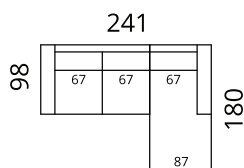

Newman

Dimensions

* Additional legs in the middle

Height: 82 cm · Depth: 98 cm · Seat height: 44 cm · Seat depth: 60 cm · Armrest width: 20 cm · Armrest height: 62 cm · Leg height: 12/15 cm

> All measurements in centimetres

SOFTREND

Newman

Dimensions

S02-1DL2CR

S02-2DL25CR

S02-3DL3CR

S02-3DL35CR

S02-2CL1DR

S02-25CL2DR

S02-3CL3DR

S02-35CL3DR

S02-3DL1C90R

S02-2SDLC25CR

S02-3SDLC3CR

S02-4SDLC35CR

S02-1C90L3DR

S02-25CLC2SDR

S02-3CLC3SDR

S02-35CLC4SDR

S02-4SDLC4SDR

Newman

Dimensions

S02-1C90LC3CR

S02-3CLC1C90R