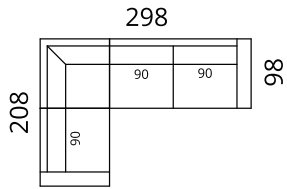

Newman

Dimensions

* Additional legs in the middle

Height: 82 cm · Depth: 98 cm · Seat height: 44 cm · Seat depth: 60 cm · Armrest width: 20 cm · Armrest height: 62 cm · Leg height: 12/15 cm

> All measurements in centimetres

SOFTREND

Newman

Dimensions

S02-1DL2CR

S02-2DL25CR

S02-3DL3CR

S02-3DL35CR

S02-2CL1DR

S02-25CL2DR

S02-3CL3DR

S02-35CL3DR

S02-3DL1C90R

S02-2SDLC25CR

S02-3SDLC3CR

S02-4SDLC35CR

S02-1C90L3DR

S02-25CLC2SDR

S02-3CLC3SDR

S02-35CLC4SDR

S02-4SDLC4SDR

Newman

Dimensions

S02-1C90LC3CR

S02-3CLC1C90R