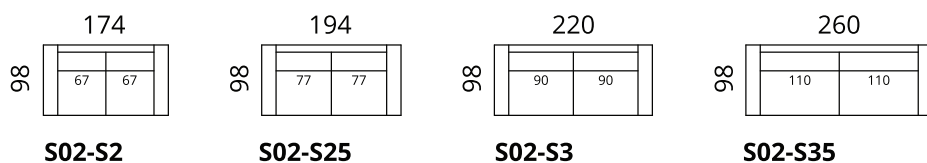

Newman

Dimensions

* Additional legs in the middle

Height: 82 cm · Depth: 98 cm · Seat height: 44 cm · Seat depth: 60 cm · Armrest width: 20 cm · Armrest height: 62 cm · Leg height: 12/15 cm

> All measurements in centimetres

SOFTREND

Newman

Dimensions

S02-1DL2CR

S02-2DL25CR

S02-3DL3CR

S02-3DL35CR

S02-2CL1DR