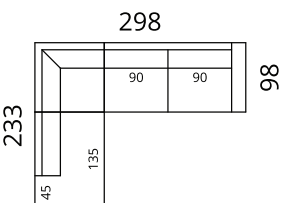

Newman

Dimensions

* Additional legs in the middle

Height: 82 cm · Depth: 98 cm · Seat height: 44 cm · Seat depth: 60 cm · Armrest width: 20 cm · Armrest height: 62 cm · Leg height: 12/15 cm

> All measurements in centimetres

SOFTREND

Newman

Dimensions

S02-1DL2CR

S02-2DL25CR

S02-3DL3CR

S02-3DL35CR

S02-2CL1DR

S02-25CL2DR

S02-3CL3DR

S02-35CL3DR

S02-3DL1C90R

S02-2SDLC25CR

S02-3SDLC3CR

S02-4SDLC35CR

S02-1C90L3DR

S02-25CLC2SDR

S02-3CLC3SDR

S02-35CLC4SDR

S02-4SDLC4SDR

Newman

Dimensions

S02-1C90LC3CR

S02-3CLC1C90R