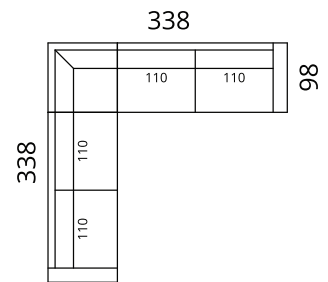

S02-35CLC35CR