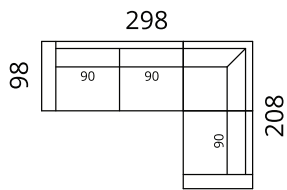

Newman

Dimensions

* Additional legs in the middle

Height: 82 cm · Depth: 98 cm · Seat height: 44 cm · Seat depth: 60 cm · Armrest width: 20 cm · Armrest height: 62 cm · Leg height: 12/15 cm

> All measurements in centimetres

SOFTREND

Newman

Dimensions

S02-1DL2CR

S02-2DL25CR

S02-3DL3CR

S02-3DL35CR

S02-2CL1DR

S02-25CL2DR

S02-3CL3DR

S02-35CL3DR

S02-3DL1C90R

S02-2SDLC25CR

S02-3SDLC3CR

S02-4SDLC35CR

S02-1C90L3DR

S02-25CLC2SDR

S02-3CLC3SDR

S02-35CLC4SDR

S02-4SDLC4SDR

Newman

Dimensions

S02-1C90LC3CR

S02-3CLC1C90R