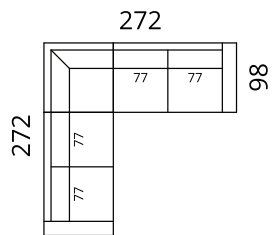

Newman

Dimensions

* Additional legs in the middle

Height: 82 cm · Depth: 98 cm · Seat height: 44 cm · Seat depth: 60 cm · Armrest width: 20 cm · Armrest height: 62 cm · Leg height: 12/15 cm

> All measurements in centimetres

S02-25CL2DR

S02-3CL3DR

S02-35CL3DR

S02-3DL1C90R

S02-2SDLC25CR

S02-3SDLC3CR

S02-4SDLC35CR

S02-1C90L3DR

S02-25CLC2SDR

S02-3CLC3SDR

S02-35CLC4SDR

S02-4SDLC4SDR

Newman

Dimensions

S02-1C90LC3CR

S02-3CLC1C90R

S02-2CLC2CR

S02-25CLC25CR

S02-3CLC3CR

S02-35CLC35CR