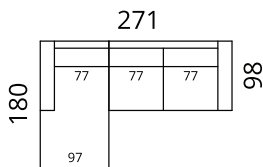

Newman

Dimensions

* Additional legs in the middle

Height: 82 cm · Depth: 98 cm · Seat height: 44 cm · Seat depth: 60 cm · Armrest width: 20 cm · Armrest height: 62 cm · Leg height: 12/15 cm

> All measurements in centimetres

SOFTREND

Newman

Dimensions

S02-1DL2CR

S02-2DL25CR

S02-3DL3CR

S02-3DL35CR

S02-2CL1DR