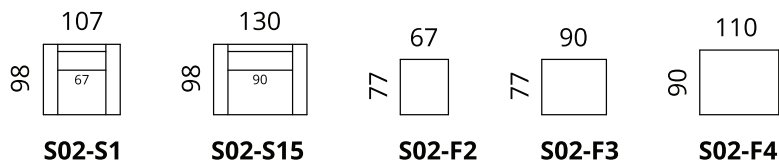

Newman

Dimensions

* Additional legs in the middle

Height: 82 cm · Depth: 98 cm · Seat height: 44 cm · Seat depth: 60 cm · Armrest width: 20 cm · Armrest height: 62 cm · Leg height: 12/15 cm

> All measurements in centimetres

SOFTREND

Newman

Dimensions

S02-1DL2CR

S02-2DL25CR

S02-3DL3CR

S02-3DL35CR

S02-2CL1DR