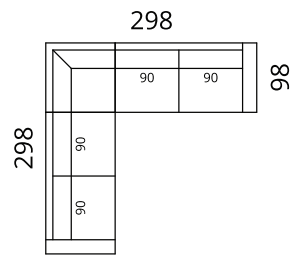

S02-3CLC3CR