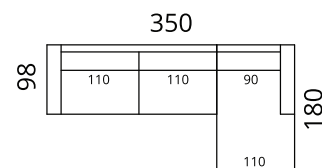

Newman

Dimensions

* Additional legs in the middle

Height: 82 cm · Depth: 98 cm · Seat height: 44 cm · Seat depth: 60 cm · Armrest width: 20 cm · Armrest height: 62 cm · Leg height: 12/15 cm

> All measurements in centimetres

SOFTREND

Newman

Dimensions

S02-1DL2CR

S02-2DL25CR

S02-3DL3CR

S02-3DL35CR

S02-2CL1DR

S02-25CL2DR

S02-3CL3DR

S02-35CL3DR

S02-3DL1C90R

S02-2SDLC25CR

S02-3SDLC3CR

S02-4SDLC35CR

S02-1C90L3DR