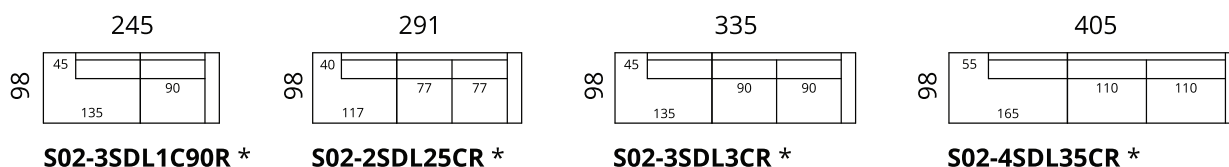

Newman

Dimensions

* Additional legs in the middle

Height: 82 cm · Depth: 98 cm · Seat height: 44 cm · Seat depth: 60 cm · Armrest width: 20 cm · Armrest height: 62 cm · Leg height: 12/15 cm

> All measurements in centimetres

SOFTREND

Newman

Dimensions

S02-1DL2CR

S02-2DL25CR

S02-3DL3CR

S02-3DL35CR

S02-2CL1DR