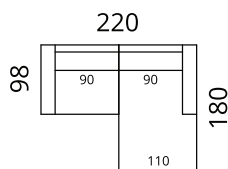

Newman

Dimensions

* Additional legs in the middle

Height: 82 cm · Depth: 98 cm · Seat height: 44 cm · Seat depth: 60 cm · Armrest width: 20 cm · Armrest height: 62 cm · Leg height: 12/15 cm

> All measurements in centimetres

SOFTREND

Newman

Dimensions

S02-1DL2CR

S02-2DL25CR

S02-3DL3CR

S02-3DL35CR

S02-2CL1DR

S02-25CL2DR

S02-3CL3DR

S02-35CL3DR

S02-3DL1C90R

S02-2SDLC25CR

S02-3SDLC3CR

S02-4SDLC35CR

S02-1C90L3DR

S02-25CLC2SDR

S02-3CLC3SDR

S02-35CLC4SDR

S02-4SDLC4SDR

Newman

Dimensions

S02-1C90LC3CR

S02-3CLC1C90R