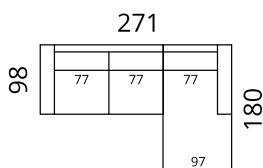

Newman

Dimensions

* Additional legs in the middle

Height: 82 cm · Depth: 98 cm · Seat height: 44 cm · Seat depth: 60 cm · Armrest width: 20 cm · Armrest height: 62 cm · Leg height: 12/15 cm

> All measurements in centimetres

SOFTREND

Newman

Dimensions

S02-1DL2CR

S02-2DL25CR

S02-3DL3CR

S02-3DL35CR

S02-2CL1DR

S02-25CL2DR

S02-3CL3DR

S02-35CL3DR

S02-3DL1C90R

S02-2SDLC25CR

S02-3SDLC3CR

S02-4SDLC35CR

S02-1C90L3DR

S02-25CLC2SDR

S02-3CLC3SDR

S02-35CLC4SDR

S02-4SDLC4SDR

Newman

Dimensions

S02-1C90LC3CR

S02-3CLC1C90R