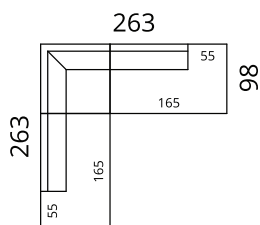

Newman

Dimensions

* Additional legs in the middle

Height: 82 cm · Depth: 98 cm · Seat height: 44 cm · Seat depth: 60 cm · Armrest width: 20 cm · Armrest height: 62 cm · Leg height: 12/15 cm

> All measurements in centimetres

SOFTREND

Newman

Dimensions

S02-1DL2CR

S02-2DL25CR

S02-3DL3CR

S02-3DL35CR

S02-2CL1DR

S02-25CL2DR

S02-3CL3DR

S02-35CL3DR

S02-3DL1C90R

S02-2SDLC25CR

S02-3SDLC3CR

S02-4SDLC35CR

S02-1C90L3DR

S02-25CLC2SDR

S02-3CLC3SDR

S02-35CLC4SDR

S02-4SDLC4SDR

Newman

Dimensions

S02-1C90LC3CR

S02-3CLC1C90R