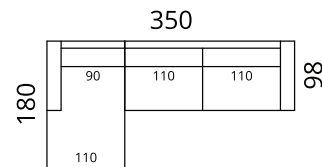

Newman

Dimensions

* Additional legs in the middle

Height: 82 cm · Depth: 98 cm · Seat height: 44 cm · Seat depth: 60 cm · Armrest width: 20 cm · Armrest height: 62 cm · Leg height: 12/15 cm

> All measurements in centimetres

SOFTREND

Newman

Dimensions

S02-1DL2CR

S02-2DL25CR

S02-3DL3CR

S02-3DL35CR

S02-2CL1DR

S02-25CL2DR

S02-3CL3DR

S02-35CL3DR

S02-3DL1C90R

S02-2SDLC25CR

S02-3SDLC3CR

S02-4SDLC35CR

S02-1C90L3DR