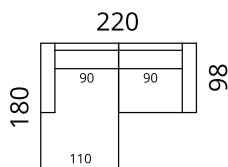

Newman

Dimensions

* Additional legs in the middle

Height: 82 cm · Depth: 98 cm · Seat height: 44 cm · Seat depth: 60 cm · Armrest width: 20 cm · Armrest height: 62 cm · Leg height: 12/15 cm

> All measurements in centimetres

SOFTREND

Newman

Dimensions

S02-1DL2CR

S02-2DL25CR

S02-3DL3CR

S02-3DL35CR

S02-2CL1DR

S02-25CL2DR

S02-3CL3DR

S02-35CL3DR

S02-3DL1C90R

S02-2SDLC25CR

S02-3SDLC3CR

S02-4SDLC35CR

S02-1C90L3DR