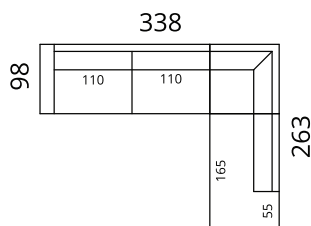

Newman

Dimensions

* Additional legs in the middle

Height: 82 cm · Depth: 98 cm · Seat height: 44 cm · Seat depth: 60 cm · Armrest width: 20 cm · Armrest height: 62 cm · Leg height: 12/15 cm

> All measurements in centimetres

SOFTREND

Newman

Dimensions

S02-1DL2CR

S02-2DL25CR

S02-3DL3CR

S02-3DL35CR

S02-2CL1DR

S02-25CL2DR

S02-3CL3DR

S02-35CL3DR

S02-3DL1C90R

S02-2SDLC25CR

S02-3SDLC3CR

S02-4SDLC35CR

S02-1C90L3DR

S02-25CLC2SDR

S02-3CLC3SDR

S02-35CLC4SDR

S02-4SDLC4SDR

Newman

Dimensions

S02-1C90LC3CR

S02-3CLC1C90R