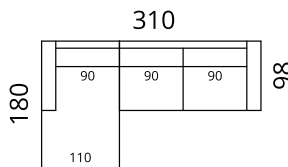

Newman

Dimensions

* Additional legs in the middle

Height: 82 cm · Depth: 98 cm · Seat height: 44 cm · Seat depth: 60 cm · Armrest width: 20 cm · Armrest height: 62 cm · Leg height: 12/15 cm

> All measurements in centimetres

SOFTREND

Newman

Dimensions

S02-1DL2CR

S02-2DL25CR

S02-3DL3CR

S02-3DL35CR

S02-2CL1DR

S02-25CL2DR

S02-3CL3DR

S02-35CL3DR

S02-3DL1C90R

S02-2SDLC25CR

S02-3SDLC3CR

S02-4SDLC35CR

S02-1C90L3DR