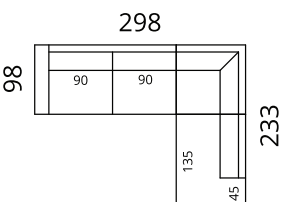

Newman

Dimensions

* Additional legs in the middle

Height: 82 cm · Depth: 98 cm · Seat height: 44 cm · Seat depth: 60 cm · Armrest width: 20 cm · Armrest height: 62 cm · Leg height: 12/15 cm

> All measurements in centimetres

SOFTREND

Newman

Dimensions

S02-1DL2CR

S02-2DL25CR

S02-3DL3CR

S02-3DL35CR

S02-2CL1DR

S02-25CL2DR

S02-3CL3DR

S02-35CL3DR

S02-3DL1C90R

S02-2SDLC25CR

S02-3SDLC3CR

S02-4SDLC35CR

S02-1C90L3DR

S02-25CLC2SDR

S02-3CLC3SDR

S02-35CLC4SDR

S02-4SDLC4SDR

Newman

Dimensions

S02-1C90LC3CR

S02-3CLC1C90R