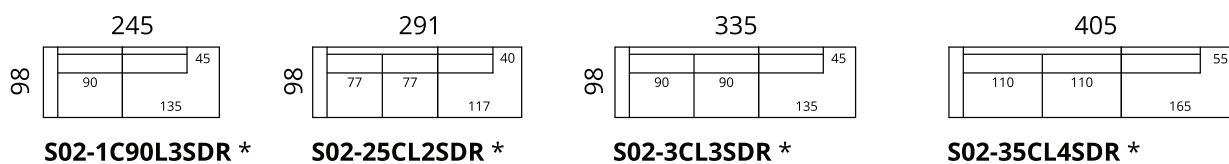

Newman

Dimensions

* Additional legs in the middle

Height: 82 cm · Depth: 98 cm · Seat height: 44 cm · Seat depth: 60 cm · Armrest width: 20 cm · Armrest height: 62 cm · Leg height: 12/15 cm

> All measurements in centimetres

SOFTREND

Newman

Dimensions

S02-1DL2CR

S02-2DL25CR

S02-3DL3CR

S02-3DL35CR

S02-2CL1DR