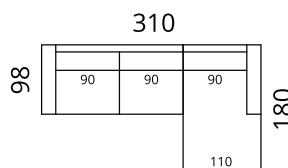

Newman

Dimensions

* Additional legs in the middle

Height: 82 cm · Depth: 98 cm · Seat height: 44 cm · Seat depth: 60 cm · Armrest width: 20 cm · Armrest height: 62 cm · Leg height: 12/15 cm

> All measurements in centimetres

SOFTREND

Newman

Dimensions

S02-1DL2CR

S02-2DL25CR

S02-3DL3CR

S02-3DL35CR

S02-2CL1DR

S02-25CL2DR

S02-3CL3DR

S02-35CL3DR

S02-3DL1C90R

S02-2SDLC25CR

S02-3SDLC3CR

S02-4SDLC35CR

S02-1C90L3DR