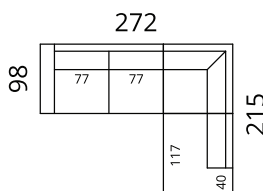

Newman

Dimensions

* Additional legs in the middle

Height: 82 cm · Depth: 98 cm · Seat height: 44 cm · Seat depth: 60 cm · Armrest width: 20 cm · Armrest height: 62 cm · Leg height: 12/15 cm

> All measurements in centimetres

SOFTREND

Newman

Dimensions

S02-1DL2CR

S02-2DL25CR

S02-3DL3CR

S02-3DL35CR

S02-2CL1DR

S02-25CL2DR

S02-3CL3DR

S02-35CL3DR

S02-3DL1C90R

S02-2SDLC25CR

S02-3SDLC3CR

S02-4SDLC35CR

S02-1C90L3DR

S02-25CLC2SDR

S02-3CLC3SDR

S02-35CLC4SDR

S02-4SDLC4SDR

Newman

Dimensions

S02-1C90LC3CR

S02-3CLC1C90R