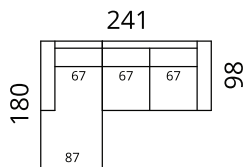

Newman

Dimensions

* Additional legs in the middle

Height: 82 cm · Depth: 98 cm · Seat height: 44 cm · Seat depth: 60 cm · Armrest width: 20 cm · Armrest height: 62 cm · Leg height: 12/15 cm

> All measurements in centimetres

SOFTREND

Newman

Dimensions

S02-1DL2CR

S02-2DL25CR

S02-3DL3CR

S02-3DL35CR

S02-2CL1DR

S02-25CLC2SDR

S02-3CLC3SDR

S02-35CLC4SDR

S02-4SDLC4SDR

Newman

Dimensions

S02-1C90LC3CR

S02-3CLC1C90R