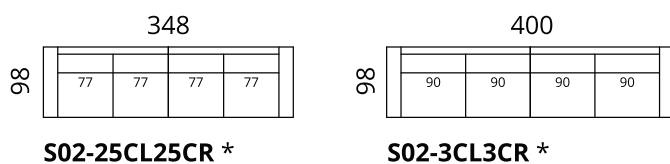

Newman

Dimensions

* Additional legs in the middle

Height: 82 cm · Depth: 98 cm · Seat height: 44 cm · Seat depth: 60 cm · Armrest width: 20 cm · Armrest height: 62 cm · Leg height: 12/15 cm

> All measurements in centimetres

SOFTREND

Newman

Dimensions

S02-1DL2CR

S02-2DL25CR

S02-3DL3CR

S02-3DL35CR

S02-2CL1DR