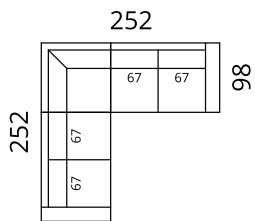

Newman

Dimensions

* Additional legs in the middle

Height: 82 cm · Depth: 98 cm · Seat height: 44 cm · Seat depth: 60 cm · Armrest width: 20 cm · Armrest height: 62 cm · Leg height: 12/15 cm

> All measurements in centimetres

SOFTREND

Newman

Dimensions

S02-1DL2CR

S02-2DL25CR

S02-3DL3CR

S02-3DL35CR

S02-2CL1DR

S02-25CL2DR

S02-3CL3DR

S02-35CL3DR

S02-3DL1C90R

S02-2SDLC25CR

S02-3SDLC3CR

S02-4SDLC35CR

S02-1C90L3DR

S02-25CLC2SDR

S02-3CLC3SDR

S02-35CLC4SDR

S02-4SDLC4SDR

Newman

Dimensions

S02-1C90LC3CR

S02-3CLC1C90R