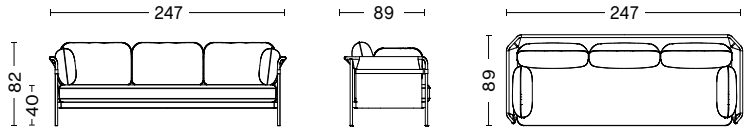

Requires assembly.

DIMENSIONS

CAN SOFA 1 SEATER
WIDTH / 97 cm / 38.19"
DEPTH / 89 cm / 35.04"
HEIGHT / 82 cm / 32.28"
SEAT HEIGHT / 40 cm / 15.75"
SEAT DEPTH / 65 cm / 25.59"

CAN SOFA 2 SEATER
WIDTH / 172 cm / 67.72"
DEPTH / 89 cm / 35.04"
HEIGHT / 82 cm / 32.28"
SEAT HEIGHT / 40 cm / 15.75"
SEAT DEPTH / 65 cm / 25.59"

CAN SOFA 3 SEATER
WIDTH / 247 cm / 97.24"
DEPTH / 89 cm / 35.04"
HEIGHT / 82 cm / 32.28"
SEAT HEIGHT / 40 cm / 15.75"
SEAT DEPTH / 65 cm / 25.59"

GLIDERS

PLASTIC GLIDER / Standard on all. Suitable for most floorings which are not too sensitive.