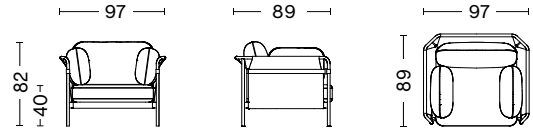

Requires assembly.

DIMENSIONS

CAN SOFA 1 SEATER
WIDTH / 97 cm / 38.19"
DEPTH / 89 cm / 35.04"
HEIGHT / 82 cm / 32.28"
SEAT HEIGHT / 40 cm / 15.75"
SEAT DEPTH / 65 cm / 25.59"

CAN SOFA 2 SEATER
WIDTH / 172 cm / 67.72"
DEPTH / 89 cm / 35.04"
HEIGHT / 82 cm / 32.28"
SEAT HEIGHT / 40 cm / 15.75"
SEAT DEPTH / 65 cm / 25.59"