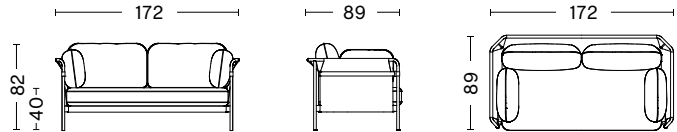

OUTER FABRIC

CONSTRUCTION

Steel tube legs and crossbars are assembled to bent sheet metal seat using screws and spring clips. The canvas is added to the steel frame during assembly, tightened and kept in place by plastic profiles and a cotton strap with velcro, which are sewn onto the canvas. Cushions with anti-slip material on the backside of the seat are placed inside the steel frame. Velcro strips are sewn onto the bottom of the cushions to secure to the frame.

Requires assembly.

DIMENSIONS

CAN SOFA 1 SEATER
WIDTH / 97 cm / 38.19"
DEPTH / 89 cm / 35.04"
HEIGHT / 82 cm / 32.28"
SEAT HEIGHT / 40 cm / 15.75"
SEAT DEPTH / 65 cm / 25.59"

CAN SOFA 2 SEATER
WIDTH / 172 cm / 67.72"
DEPTH / 89 cm / 35.04"
HEIGHT / 82 cm / 32.28"
SEAT HEIGHT / 40 cm / 15.75"
SEAT DEPTH / 65 cm / 25.59"