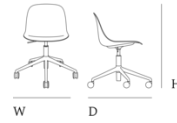

### Dimensions

Height:	72 cm / 28.3"
Width:	70 cm / 27.6"
Depth:	70 cm / 27.6"
Seat Height:	42 cm / 16.5"