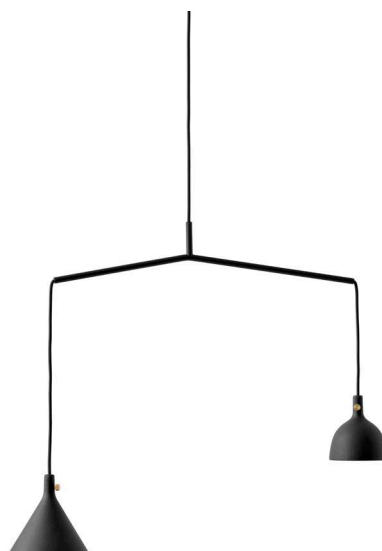

## Dimensions

Shape 1:

H: 12 cm

Ø: 12 cm

Shape 2

H: 10 cm

Ø: 9 cm

Shape 3:

H: 15 cm

Ø: 7 cm

Shape 4:

H: 25/32 cm

W: 66 cm

D: 12 cm

## Voltage (V)

220 V

The Cast Pendant takes its inspiration from functional cast metal objects and the graphic qualities of traditional plumb weights, hanging from a line used by masons and carpenters since Ancient Egypt.

# Cast Pendant

Shape 1

Shape 2

Shape 3

Shape 4