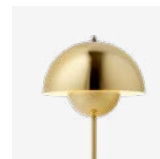

Flowerpot^{VP3}
Verner Panton
1968

Shade Ø: 23cm / 9.1in

Flowerpot^{VP3} Verner Panton 1968

Product category
Table Lamp

Environment
Indoor

Material
Lacquered steel with 2 meter clear PVC cord.

Production process
The two shades are made from deep drawn metal.

Cobalt Blue (RAL 5002), Swim Blue (PT 16-4132 TPG), Mustard (NCS S 3060-Y10R), Dark Plum (PT 19-1617 TPG), Grey Beige (NCS S 4005-Y20R), Tangy Pink (RAL 4003), Matt Black (RAL 9017), Matt Light Grey (PT 3U), Matt White (RAL 9003), Stone Blue (NCS S 6005-B80G), Vermilion Red (RAL3002), Signal Green (RAL6032), Brass-plated, Chrome-plated. Due to variation in material, a slight tone difference may occur.

Related products

→ Cobalt Blue

→ Mustard

→ Dark Plum

→ Tangy Pink

→ Swim Blue

→ Signal Green

→ Vermilion Red

→ Matt Light Grey

→ Matt Black

→ Matt White

→ Stone Blue

→ Grey Beige

→ Brass-plated

→ Chrome-plated

&Tradition[®]