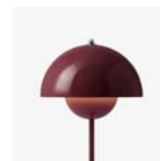

Flowerpot^{VP3}
Verner Panton
1968

Shade Ø: 23cm / 9.1in

Flowerpot^{VP3} Verner Panton 1968

Product category
Table Lamp

Environment
Indoor

Material
Lacquered steel with 2 meter clear PVC cord.

Production process
The two shades are made from deep drawn metal.

Cobalt Blue (RAL 5002), Swim Blue (PT 16-4132 TPG), Mustard (NCS S 3060-Y10R), Dark Plum (PT 19-1617 TPG), Grey Beige (NCS S 4005-Y20R), Tangy Pink (RAL 4003), Matt Black (RAL 9017), Matt Light Grey (PT 3U), Matt White (RAL 9003), Stone Blue (NCS S 6005-B80G), Vermilion Red (RAL3002), Signal Green (RAL6032), Brass-plated, Chrome-plated. Due to variation in material, a slight tone difference may occur.

Related products

→ Cobalt Blue

→ Mustard

→ Dark Plum

→ Tangy Pink

→ Swim Blue

→ Signal Green

→ Vermilion Red

→ Matt Light Grey

→ Matt Black

→ Matt White

→ Stone Blue

→ Grey Beige

→ Brass-plated

→ Chrome-plated

&Tradition[®]