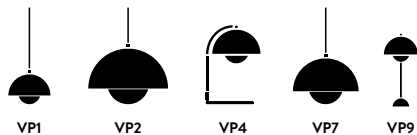

Shade Ø: 23cm / 9.1in

Flowerpot^{VP3} Verner Panton 1968

Product category
Table Lamp

Environment
Indoor

Material
Lacquered steel with 2 meter clear PVC cord.

Production process
The two shades are made from deep drawn metal.

Dimensions
Ø: 23cm / 9.1in, H: 50cm / 19.7in

Packaging dimensions
H: 45.0cm / 17.7in, W: 29.0cm / 11.4in,
D: 26.0cm / 10.2in

Colli quantity
1 pc

Weight
Product: 4.5 kg. / Incl. packaging: 5.8 kg

Voltage
220-240V - 50Hz

Light source
E27 Max 40 Watt. Bulb is not included.

Certifications

Cord length
200cm / 78.7in

Cleaning Instructions
Clean with soft dry cloth. Always switch off the electricity supply before cleaning.

→ **Stock item**

Cobalt Blue (RAL 5002), Swim Blue (PT 16-4132 TPG), Mustard (NCS S 3060-Y10R), Dark Plum (PT 19-1617 TPG), Grey Beige (NCS S 4005-Y20R), Tangy Pink (RAL 4003), Matt Black (RAL 9017), Matt Light Grey (PT 3U), Matt White (RAL 9003), Stone Blue (NCS S 6005-B80G), Vermilion Red (RAL3002), Signal Green (RAL6032), Brass-plated, Chrome-plated. Due to variation in material, a slight tone difference may occur.

Related products

→ Cobalt Blue