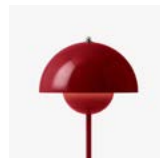

Flowerpot^{VP3}
Verner Panton
1968

Shade Ø: 23cm / 9.1in

Flowerpot^{VP3} Verner Panton 1968

Product category
Table Lamp

Environment
Indoor

Material
Lacquered steel with 2 meter clear PVC cord.

Production process
The two shades are made from deep drawn metal.

Cobalt Blue (RAL 5002), Swim Blue (PT 16-4132 TPG), Mustard (NCS S 3060-Y10R), Dark Plum (PT 19-1617 TPG), Grey Beige (NCS S 4005-Y20R), Tangy Pink (RAL 4003), Matt Black (RAL 9017), Matt Light Grey (PT 3U), Matt White (RAL 9003), Stone Blue (NCS S 6005-B80G), Vermilion Red (RAL3002), Signal Green (RAL6032), Brass-plated, Chrome-plated. Due to variation in material, a slight tone difference may occur.

Related products

→ Cobalt Blue

→ Mustard

→ Dark Plum

→ Tangy Pink

→ Swim Blue

→ Signal Green

→ Vermilion Red

→ Matt Light Grey

→ Matt Black

→ Matt White

→ Stone Blue

→ Grey Beige

→ Brass-plated

→ Chrome-plated

&Tradition[®]